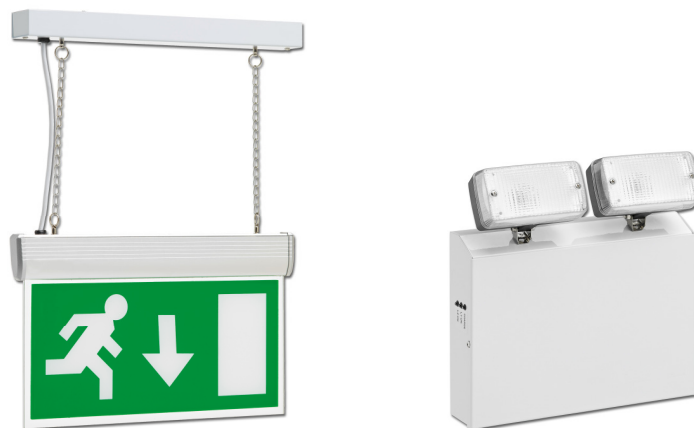

For interior installations, the new GreenBrook IP20 Twin Spots emergency lighting unit provides an ideal choice for warehouses, factories, long corridors and high bay industrial areas. Featuring two adjustable 20W halogen spots, the unit provides up to three hours of emergency lighting operation thanks to the two 12V 7Ah batteries supplied. The non-maintained unit also incorporates LED lamp failure and battery charging indicators and replacement batteries are also available from GreenBrook.

The range features two illuminated exit signs: an IP20 Hanging Exit Sign and an IP20 Metal Exit Sign. Designed for interior use, the aluminium alloy-bodied IP20 Hanging Exit Sign unit provides an effective LED exit light and is supplied complete with a double-sided, edge-lit arrow down legend and an Ni-Cd battery pack, providing up to three hours of emergency operation. Replacement batteries and arrow left/right legends to co-ordinate with the unit are also available from GreenBrook. Meanwhile, GreenBrook's new, single-sided IP20 Metal Exit Sign is suitable for both maintained (M) and non-maintained applications (NM) and is supplied complete with an arrow down legend, and Ni-Cd battery pack and a flicker-free 8W G5 T5 tube. This durable unit with a steel body and polycarbonate opal panel provides up to three hours of emergency operation and both replacement battery packs and arrow left/right legends are available.

Also offered in both maintained and non-maintained versions, the new GreenBrook IP65 bulkhead-style units are suitable for mounting on either walls or ceilings and **have** hinged gear trays for ease of installation. Both the body and diffuser of these durable, waterproof units are fabricated from impact-resistant, high-gloss polycarbonate and all units are supplied with a battery pack and T5, flicker-free tube. The range also includes replacement batteries and a pack of four emergency exit legends.