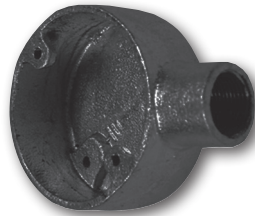

## NORSLO

- + Available in Hot Dip Galvanised Steel or Black Enamel
- + Conforms to BS EN 61386-21

Malleable Conduit Classification	
Resistance to compression	<b>5- Very Heavy</b>
Resistance to impact	<b>5- Very Heavy</b>
Resistance against corrosion	<b>4- High Protection</b>
Resistance to bending	<b>1- Rigid</b>
Tensile Strength	<b>5- Very Heavy</b>
Suspended Load Capacity	<b>5- Very Heavy</b>

# Malleable Conduit Accessories

- Black Enamel

## NORSLO

+ Available in Hot Dip Galvanised Steel or Black Enamel

+ Conforms to BS EN 61386-21

	<b>20B1</b>	<b>25B1</b>	<b>20B2</b>	<b>25B2</b>	<b>20B3</b>	<b>25B3</b>	<b>20B4</b>	<b>20B5</b>	<b>25B5</b>
<b>Description</b>	Terminal Box	Terminal Box	Through Box	Through Box	Tee Box	Tee Box	Intersection Box	Angle Box	Angle Box
<b>Pack Qty</b>	10	10	10	10	10	10	10	10	10
<b>Barcode</b>	5012739 609466	5012739 609909	5012739 609473	5012739 609916	5012739 609480	5012739 609923	5012739 609497	5012739 609503	5012739 609947
<b>Galv Plating Thickness</b>	>45µm	>45µm	>45µm	>45µm	>45µm	>45µm	>45µm	>45µm	>45µm
<b>Material</b>	Black Enamel								
<b>IP Rating</b>	IP30								
<b>Application Temp</b>	<5°C to - 45°C								
<b>Thread Diameter</b>	Ø 20mm	Ø 25mm	Ø 20mm	Ø 25mm	Ø 20mm	Ø 25mm	Ø 20mm	Ø 20mm	Ø 25mm
<b>Guarantee</b>	1 Year								
<b>Conforms To</b>	BS EN 61386-21								