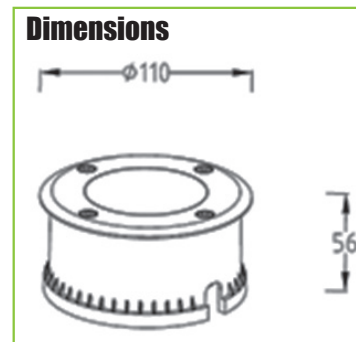

ALFRESCO Range IP67 LED Ground Spot Light

- + Complete with IP65 cable connector
- + Stylish modern design
- + Heavy Duty Aluminium body with Clear glass diffuser
- + Fitting suitable for foot and vehicle traffic up to 2,000Kg (4,400lbs)
- + 5 Year Guarantee

LEDAF16

LEDAF16
shown with Cable Connector

	LEDAF16
Product Finish	Stainless Steel
Barcode	5012739653490
Wattage	6.5W
Voltage	240V AC ~ 50/60Hz
Lumens	630
Colour Temperature	4,000K
Class Type	1
IP Rating	IP67 (IP65 Connector)
CRI	80
No of LEDs	11
Operating Temperature	-20°C to 50°C
Product Dimensions	H 56 x Ø110mm
Product Weight	72.9g
Main Housing Material	Heavy Duty Aluminium Body with Clear Glass Diffuser
Guarantee	5 Years
Conforms To	BS EN 60598