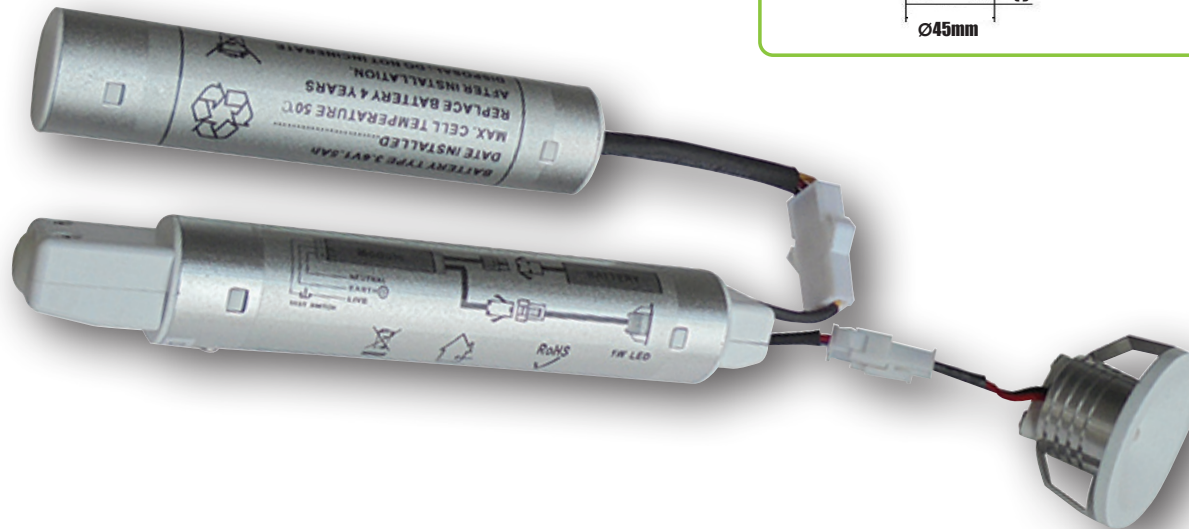

Phoenix Range IP20 EMERGENCY DOWNLIGHT

The ELLEDD1W comes complete with pre-wired LED, control unit and battery.

- + White bezel
- + 1.4W Non-Maintained
- + Status indicator built in
- + Emergency operation duration 3 hours

	ELLEDDL1W
Description	Emergency Downlight
Product Finish	White Bezel
Barcode	5012739645495
Class Type	I
Voltage	230V AC ~ 50Hz
Power Consumption	1.4W Non-Maintained
Charge Time	24 hours
IP Rating	IP20
Lamp Type	LED Non-replaceable
Lumen Output Battery	111 lm (Emergency mode)
Colour Temp	6,500K
Operating Temp	-0° - +40°C
Battery Type	Ni-Cd 3.6V / 1500mAh
Battery Life	>4 years
Hole Cut Out	35mm
Product Weight	321g
Guarantee	3 Years
Conforms To	BS EN 60598-2-22