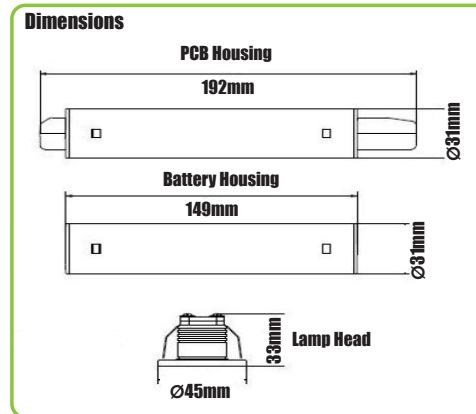

Phoenix Range IP20 EMERGENCY DOWNLIGHT

The ELLEDD1W comes complete with pre-wired LED, control unit and battery.

- + White bezel
- + 1.4W Non-Maintained
- + Status indicator built in
- + Emergency operation duration 3 hours

	ELLEDDL1W
Description	Emergency Downlight
Product Finish	White Bezel
Barcode	5012739645495
Class Type	I
Voltage	230V AC ~ 50Hz
Power Consumption	1.4W Non-Maintained
Charge Time	24 hours
IP Rating	IP20
Lamp Type	LED Non-replaceable
Lumen Output Battery	111 lm (Emergency mode)
Colour Temp	6,500K
Operating Temp	-0° - +40°C
Battery Type	Ni-Cd 3.6V / 1500mAh
Battery Life	>4 years
Hole Cut Out	35mm
Product Weight	321g
Guarantee	3 Years
Conforms To	BS EN 60598-2-22