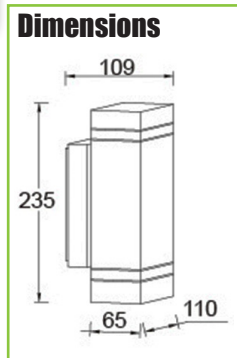

## IP44 LED Wall Down Light & Wall Up & Down Light

- + Matching Range - LEDAF10 & LEDAF11
- + Stylish modern design
- + Heavy Duty Aluminium body with Clear polycarbonate diffuser
- + 5 Year Guarantee

LEDAF10

LEDAF11

	LEDAF10	LEDAF11
Product Finish	Grey	Grey
Barcode	5012739653438	5012739653445
Wattage	7.6W	3.8W
Voltage	240V AC ~ 50/60Hz	240V AC ~ 50/60Hz
Lumens	300	150
Colour Temperature	4,000K	4,000K
Class Type	1	1
IP Rating	IP44	IP44
CRI	80	80
No of LEDs	6	3
Operating Temperature	-20°C to 50°C	-20°C to 50°C
Product Dimensions	H 235 x W 109 x D 65mm	H 150 x W 109 x D 65mm
Product Weight	113g	82.5g
Main Housing Material	Heavy Duty Aluminium Body with Clear Polycarbonate Diffuser	Heavy Duty Aluminium Body with Clear Polycarbonate Diffuser
Guarantee	5 Years	5 Years
Conforms To	BS EN 60598	BS EN 60598