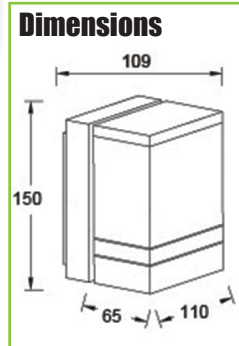

## IP44 LED Wall Down Light & Wall Up & Down Light

- + Matching Range - LEDAF10 & LEDAF11
- + Stylish modern design
- + Heavy Duty Aluminium body with Clear polycarbonate diffuser
- + 5 Year Guarantee

LEDAF10

LEDAF11

	LEDAF10	LEDAF11
Product Finish	Grey	Grey
Barcode	5012739653438	5012739653445
Wattage	7.6W	3.8W
Voltage	240V AC ~ 50/60Hz	240V AC ~ 50/60Hz
Lumens	300	150
Colour Temperature	4,000K	4,000K
Class Type	1	1
IP Rating	IP44	IP44
CRI	80	80
No of LEDs	6	3
Operating Temperature	-20°C to 50°C	-20°C to 50°C
Product Dimensions	H 235 x W 109 x D 65mm	H 150 x W 109 x D 65mm
Product Weight	113g	82.5g
Main Housing Material	Heavy Duty Aluminium Body with Clear Polycarbonate Diffuser	Heavy Duty Aluminium Body with Clear Polycarbonate Diffuser
Guarantee	5 Years	5 Years
Conforms To	BS EN 60598	BS EN 60598