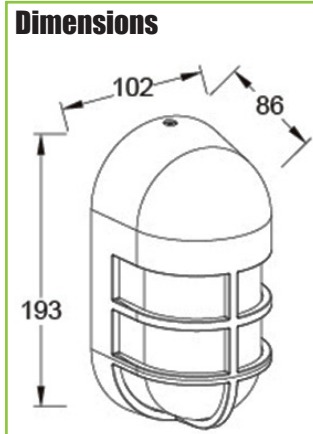

ALFRESCO Range IP54 LED Wall Bulkhead

- + Choice of finishes - Grey & Rustic Brown
- + Stylish modern design
- + Heavy Duty Aluminium body with Opal polycarbonate diffuser
- + 5 Year Guarantee

LEDAF12

LEDAF13

	LEDAF12	LEDAF13
Product Finish	Grey	Rusted Brown
Barcode	5012739653452	5012739653469
Wattage	15W	15W
Voltage	240V AC ~ 50/60Hz	240V AC ~ 50/60Hz
Lumens	700	700
Colour Temperature	3,000K	3,000K
Class Type	1	1
IP Rating	IP54	IP54
CRI	80	80
No of LEDs	15	15
Operating Temperature	-20°C to 50°C	-20°C to 50°C
Product Dimensions	H 193 x W 102 x D 86mm	H 193 x W 102 x D 86mm
Product Weight	34.4g	34.4g
Main Housing Material	Heavy Duty Aluminium Body with Opal Polycarbonate Diffuser	Heavy Duty Aluminium Body with Opal Polycarbonate Diffuser
Guarantee	5 Years	5 Years
Conforms To	BS EN 60598	BS EN 60598