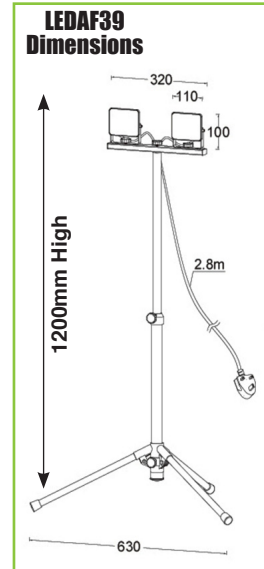

Site Lighting Range IP65 Work Site Tripods

- + Choice of 2 x 10W or 2 x 20W fittings
- + Heavy Duty Aluminium body with tempered glass diffuser
- + 5 Year Guarantee

	LEDAF39	LEDAF40
Product Finish	Yellow	Yellow
Barcode	5012739653728	5012739653735
Wattage	2 x 10W	2 x 20W
Voltage	240V AC ~ 50/60Hz	240V AC ~ 50/60Hz
Lumens	1600	3200
Colour Temperature	5,000K	5,000K
Class Type	1	1
IP Rating	IP65	IP65
CRI	80	80
No of LEDs	30	56
Operating Temperature	-20°C to 50°C	-20°C to 50°C
Product Weight	201g	213g
Main Housing Material	Heavy Duty Aluminium Body with Tempered Glass Diffuser	Heavy Duty Aluminium Body with Tempered Glass Diffuser
Guarantee	5 Years	5 Years
Conforms To	BS EN 60598	BS EN 60598