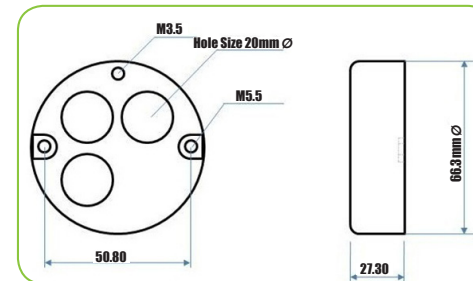

Conduit Box Accessories - LOOP-IN Boxes

NORSLO

- + Available in hot dipped Galvanised Steel in 1,2,3 & 4 hole 20mm
- + Available in Black enamel in 1, 2 & 4 hole 20mm
- + Available in hot dipped Galvanised Steel - 1 hole 25mm
- + Conforms to BS EN61386

1GLB - 20mm

2GLB - 20mm

3GLB - 20mm

4GLB - 20mm

1GLB25 - 25mm

	1GLB	2GLB	3GLB	4GLB	1GLB25
Description	Loop-in Box				
No of Holes	1	2	3	4	1
Pack Quantity	10	10	10	20	10
Barcode	5012739 612541	5012739 613791	5012739 614408	5012739 614750	5012739 648519
Hole Diameter	20mm				25mm
Material	Galvanised Steel				
Conforms To	BS EN61386				

	1BLB	2BLB	4BLB
Description	Loop-in Box		
No of Holes	1	2	4
Pack Quantity	10	10	20
Barcode	5012739 612534	5012739 613623	5012739 614736
Hole Diameter	20mm		
Material	Black Enamel		
Conforms To	BS EN61386		