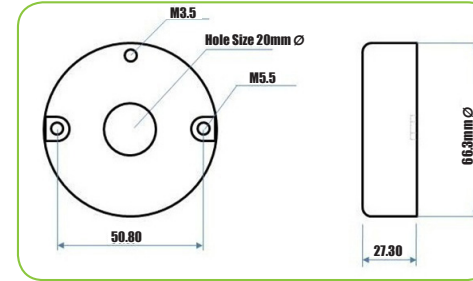

Conduit Box Accessories - LOOP-IN Boxes

NORSLO

- + Available in hot dipped Galvanised Steel in 1,2,3 & 4 hole 20mm
- + Available in Black enamel in 1, 2 & 4 hole 20mm
- + Available in hot dipped Galvanised Steel - 1 hole 25mm
- + Conforms to BS EN61386

1GLB - 20mm

2GLB - 20mm

3GLB - 20mm

4GLB - 20mm

1GLB25 - 25mm

	1GLB	2GLB	3GLB	4GLB	1GLB25
Description	Loop-in Box				
No of Holes	1	2	3	4	1
Pack Quantity	10	10	10	20	10
Barcode	5012739 612541	5012739 613791	5012739 614408	5012739 614750	5012739 648519
Hole Diameter	20mm				25mm
Material	Galvanised Steel				
Conforms To	BS EN61386				

	1BLB	2BLB	4BLB
Description	Loop-in Box		
No of Holes	1	2	4
Pack Quantity	10	10	20
Barcode	5012739 612534	5012739 613623	5012739 614736
Hole Diameter	20mm		
Material	Black Enamel		
Conforms To	BS EN61386		