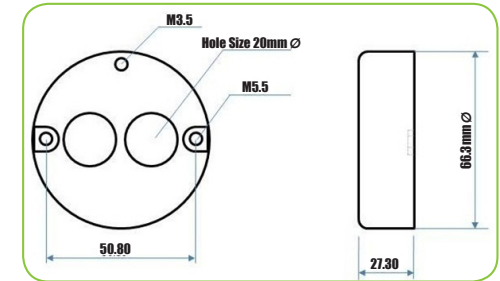

Conduit Box Accessories - LOOP-IN Boxes

NORSLO

- + Available in hot dipped Galvanised Steel in 1,2,3 & 4 hole 20mm
- + Available in Black enamel in 1, 2 & 4 hole 20mm
- + Available in hot dipped Galvanised Steel - 1 hole 25mm
- + Conforms to BS EN61386

1GLB - 20mm

2GLB - 20mm

3GLB - 20mm

4GLB - 20mm

1GLB25 - 25mm

	1GLB	2GLB	3GLB	4GLB	1GLB25
Description	Loop-in Box				
No of Holes	1	2	3	4	1
Pack Quantity	10	10	10	20	10
Barcode	5012739 612541	5012739 613791	5012739 614408	5012739 614750	5012739 648519
Hole Diameter	20mm				25mm
Material	Galvanised Steel				
Conforms To	BS EN61386				

	1BLB	2BLB	4BLB
Description	Loop-in Box		
No of Holes	1	2	4
Pack Quantity	10	10	20
Barcode	5012739 612534	5012739 613623	5012739 614736
Hole Diameter	20mm		
Material	Black Enamel		
Conforms To	BS EN61386		