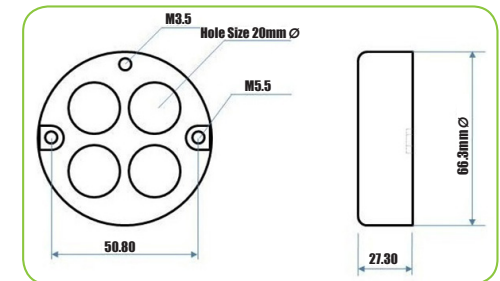

Conduit Box Accessories - LOOP-IN Boxes

NORSLO

- + Available in hot dipped Galvanised Steel in 1,2,3 & 4 hole 20mm
- + Available in Black enamel in 1, 2 & 4 hole 20mm
- + Available in hot dipped Galvanised Steel - 1 hole 25mm
- + Conforms to BS EN61386

1GLB - 20mm

2GLB - 20mm

3GLB - 20mm

4GLB - 20mm

1GLB25 - 25mm

	1GLB	2GLB	3GLB	4GLB	1GLB25
Description	Loop-in Box				
No of Holes	1	2	3	4	1
Pack Quantity	10	10	10	20	10
Barcode	5012739 612541	5012739 613791	5012739 614408	5012739 614750	5012739 648519
Hole Diameter	20mm				25mm
Material	Galvanised Steel				
Conforms To	BS EN61386				

	1BLB	2BLB	4BLB
Description	Loop-in Box		
No of Holes	1	2	4
Pack Quantity	10	10	20
Barcode	5012739 612534	5012739 613623	5012739 614736
Hole Diameter	20mm		
Material	Black Enamel		
Conforms To	BS EN61386		