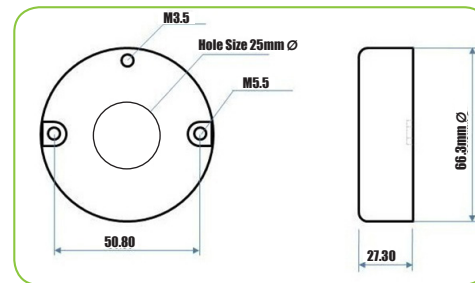

Conduit Box Accessories - LOOP-IN Boxes

NORSLO

- + Available in hot dipped Galvanised Steel in 1,2,3 & 4 hole 20mm
- + Available in Black enamel in 1, 2 & 4 hole 20mm
- + Available in hot dipped Galvanised Steel - 1 hole 25mm
- + Conforms to BS EN61386

1GLB - 20mm

2GLB - 20mm

3GLB - 20mm

4GLB - 20mm

1GLB25 - 25mm

	1GLB	2GLB	3GLB	4GLB	1GLB25
Description	Loop-in Box				
No of Holes	1	2	3	4	1
Pack Quantity	10	10	10	20	10
Barcode	5012739 612541	5012739 613791	5012739 614408	5012739 614750	5012739 648519
Hole Diameter	20mm				25mm
Material	Galvanised Steel				
Conforms To	BS EN61386				

	1BLB	2BLB	4BLB
Description	Loop-in Box		
No of Holes	1	2	4
Pack Quantity	10	10	20
Barcode	5012739 612534	5012739 613623	5012739 614736
Hole Diameter	20mm		
Material	Black Enamel		
Conforms To	BS EN61386		