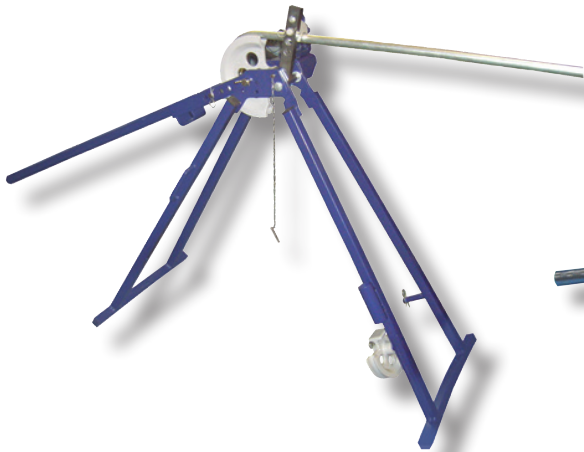

TOOLS, ACCESSORIES & CONSUMABLES

Conduit & Cable Tool Accessories

Part No	Description
GCPBN	Conduit Pipe Bender Bends steel pipe 20 - 25mm Dia.
BSET	B Type Set 20 & 25mm Die, Guide & Stock
DSET32	D Type Set 32mm
20D	Die B Type 20mm
25D	Die B Type 25mm

Part No	Description	Colour	Pk Qty
EWT	Electrical Warning Tape 365m length	Yellow	1 x 365m reel

Draw Rods

Part No	Description	Pk Qty
DR10	10M Draw Rod Kit Contains - 10 x 4mm x 1M GRP rods 1 Mini Eye, 1 x Mini Hook, 1 x Flexi Lead (130mm x 4mm)	1