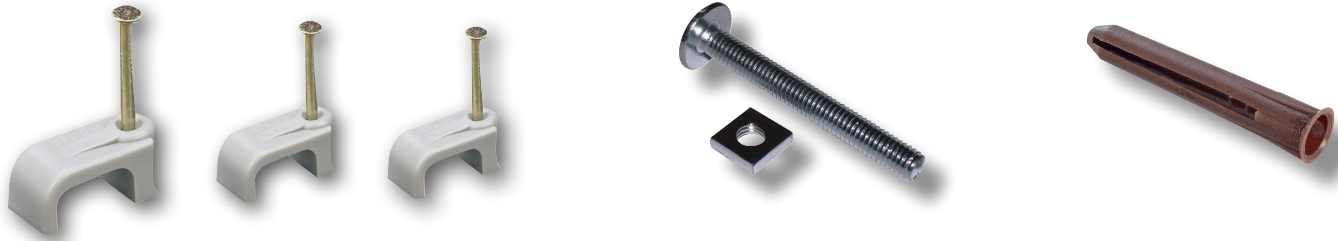

# Perforated Bands

Part No	Description	Dimensions	Pk Qty
<b>PFBB12N</b>	Perforated Fixing Bands Black Powder Coated	L10M x W12mm x 10.8mm hole size, 5mm	1
<b>PFBB17N</b>		L10M x W17mm x 10.8mm hole size, 7mm	
<b>PFBG12N</b>	Perforated Fixing Bands Galvanised	L10M x W12mm x 10.8mm hole size, 5mm	
<b>PFBG17N</b>		L10M x W17mm x 10.8mm hole size, 7mm	

# Screws

Part No	Description	Finish	Pk Qty	Dimensions
<b>4X6</b> <b>4X8</b> <b>4X10</b> <b>4X12</b> <b>4X16</b> <b>4X20</b> <b>4X25</b> <b>4X35</b> <b>4X40</b> <b>4X50</b>	Panhead Screws Brass 4mm	Brass	1000 1000 1000 1000 1000 1000 1000 1000 1000 100	6mm 8mm 10mm 12mm 16mm 20mm 25mm 35mm 40mm 50mm
<b>3/4X8PCT</b> <b>1X8PCT</b> <b>1X10PCT</b> <b>1 1/4X8PCT</b> <b>1 1/4X10PCT</b> <b>1 1/2X8PCT</b> <b>1 1/2X10PCT</b> <b>2X8PCT</b>	Pozi-Drive Woodscrews BZP	Bright Zinc Plated	200	3/4" x 8 1" x 8 1" x 10 1 1/4" x 8 1 1/4" x 10 1 1/2" x 8 1 1/2" x 10 2" x 8
<b>SD100</b>	Cavity Wall Fixings Complete with screws self drilling 35mm screw length	Zinc	-	100
<b>3.5X35B</b> <b>3.5X50B</b> <b>3.5X16NP</b> <b>3.5X25NP</b> <b>3.5X35NP</b> <b>3.5X50NP</b> <b>3.5X60NP</b> <b>3.5X75NP</b>	Switch & Socket Screws Raised countersunk 3.5mm	Brass Brass Nickel Plated Nickel Plated Nickel Plated Nickel Plated Nickel Plated	35mm 50mm 16mm 25mm 35mm 50mm 60mm 75mm	100

# Cable Clips (Twin & Earth) Roofing Nuts & Expansion Plugs

Part No	Description	Dimensions	Pk Qty
<b>CCF1.5G</b>	Flat 1 - 1.5mm Grey	H 7.3mm	1000
<b>CCF2.5G</b>	Flat 2.5mm Grey	H 8.2mm	
<b>CCF4G</b>	Flat 4mm Grey	H 8.5mm	
<b>CCF10G</b>	Flat 10 - 16mm Grey	H 11.5mm	
<b>CCFD1.5G</b>	Flat Double 1 - 1.5mm Grey	H 9.3mm	
<b>CCFD2.5G</b>	Flat Double 2.5mm Grey	H 8.4mm	
<b>RB12</b> <b>RB20</b> <b>RB25</b> <b>RB35</b> <b>RB50</b>	Roofing Nuts & Bolts BZP M6	Bright Zinc Plated	200 200 200 200 100
<b>51AP2</b>	Screw size = 6 - 10 Drill size = 5.5/6mm	Red	1000
<b>51AP3</b>	Screw size = 8 - 12 Drill size = 7mm	Brown	