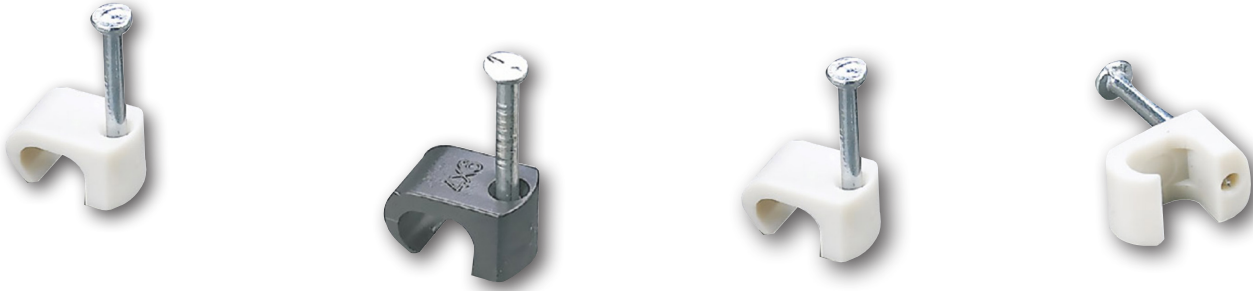

Cable Clips (Round)

Part No	Description	Dimensions	Pk Qty
CCR3B	Round 3 - 5mm Black	H 3 - 5mm	1000
CCR3W	Round 3 - 5mm White	H 3 - 5mm	
CCR5B	Round 5 - 7mm Black	H 5 - 7mm	
CCR5W	Round 5 - 7mm White		
CCR7B	Round 7 - 10mm Black	H 7 - 10mm	
CCR7W	Round 7 - 10mm White		
CCR10B	Round 10 - 14mm Black	H 10 - 14mm	
CCR10W	Round 10 - 14mm White		
CCR14B	Round 14 - 20mm Black	H 14 - 20mm	500
CCR14W	Round 14 - 20mm White		500