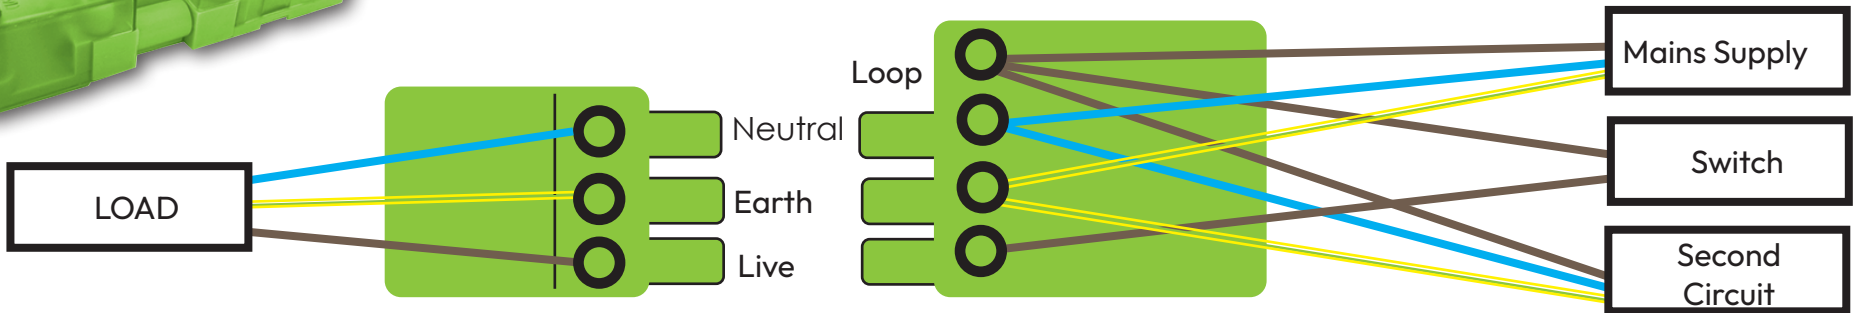

TECHNICAL WIRING INFORMATION

QUICK Connekt 3

- 20A Lighting Connectors - for 3 core Flex
Wiring Diagram

LCGN3P - Wiring (Screw Terminals)

1 x cable entry
Each Terminal can be fitted with upto 1 x 2.5mm²

3 x cable entries
Each Terminal can be fitted with upto 3 x 2.5mm²