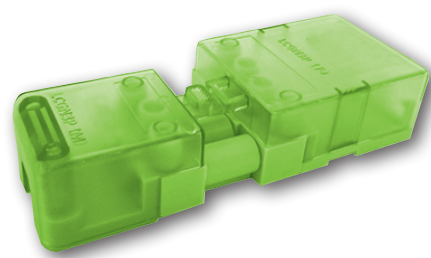

TECHNICAL WIRING INFORMATION

QUICK Connekt 3

- 20A Lighting Connectors - for 3 core Flex
Wiring Diagram

LCGN3P - Wiring (Screw Terminals)

1 x cable entry
Each Terminal can be fitted with upto 1 x 2.5mm²

3 x cable entries
Each Terminal can be fitted with upto 3 x 2.5mm²