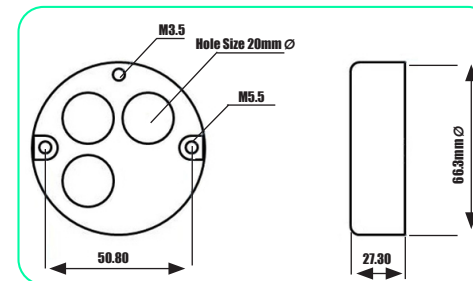

FEATURES

- ▶ Available in Galvanised Steel in 1,2,3 & 4 hole 20mm & 1 hole 25mm
- ▶ Conforms to BS EN 61386

TECHNICAL INFO

Product	1GLB	2GLB	3GLB	4GLB	1GLB25
Description	Loop-in Box				
No of Holes	1	2	3	4	1
Pack Quantity	10		20		10
Barcode	5012739 612541	5012739 613791	5012739 614408	5012739 614750	5012739 648519
Hole Diameter	20mm				25mm
Material	Galvanised Steel				
Conforms to	BS EN 61386				

1GLB - 20mm

2GLB - 20mm

3GLB - 20mm

4GLB - 20mm

1GLB25 - 25mm