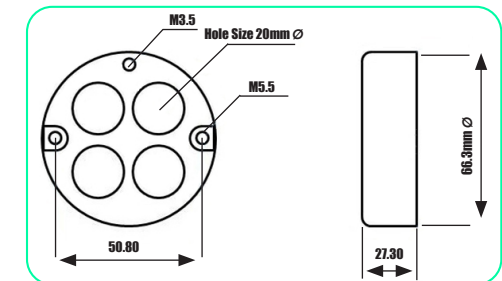

FEATURES

- ▶ Available in Galvanised Steel in 1,2,3 & 4 hole 20mm & 1 hole 25mm
- ▶ Conforms to BS EN 61386

TECHNICAL INFO

Product	1GLB	2GLB	3GLB	4GLB	1GLB25
Description	Loop-in Box				
No of Holes	1	2	3	4	1
Pack Quantity	10		20		10
Barcode	5012739 612541	5012739 613791	5012739 614408	5012739 614750	5012739 648519
Hole Diameter	20mm				25mm
Material	Galvanised Steel				
Conforms to	BS EN 61386				

1GLB - 20mm

2GLB - 20mm

3GLB - 20mm

4GLB - 20mm

1GLB25 - 25mm