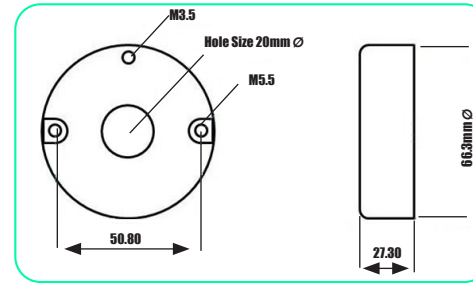

FEATURES

- ▶ Available in Galvanised Steel in 1,2,3 & 4 hole 20mm & 1 hole 25mm
- ▶ Conforms to BS EN 61386

TECHNICAL INFO

Product	1GLB	2GLB	3GLB	4GLB	1GLB25
Description	Loop-in Box				
No of Holes	1	2	3	4	1
Pack Quantity	10		20		10
Barcode	5012739 612541	5012739 613791	5012739 614408	5012739 614750	5012739 648519
Hole Diameter	20mm				25mm
Material	Galvanised Steel				
Conforms to	BS EN 61386				

1GLB - 20mm

2GLB - 20mm

3GLB - 20mm

4GLB - 20mm

1GLB25 - 25mm