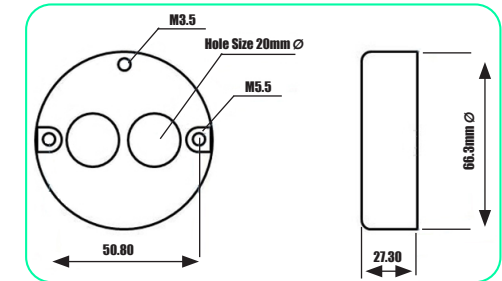

FEATURES

- ▶ Available in Galvanised Steel in 1,2,3 & 4 hole 20mm & 1 hole 25mm
- ▶ Conforms to BS EN 61386

TECHNICAL INFO

Product	1GLB	2GLB	3GLB	4GLB	1GLB25
Description	Loop-in Box				
No of Holes	1	2	3	4	1
Pack Quantity	10		20		10
Barcode	5012739 612541	5012739 613791	5012739 614408	5012739 614750	5012739 648519
Hole Diameter	20mm				25mm
Material	Galvanised Steel				
Conforms to	BS EN 61386				

1GLB - 20mm

2GLB - 20mm

3GLB - 20mm

4GLB - 20mm

1GLB25 - 25mm