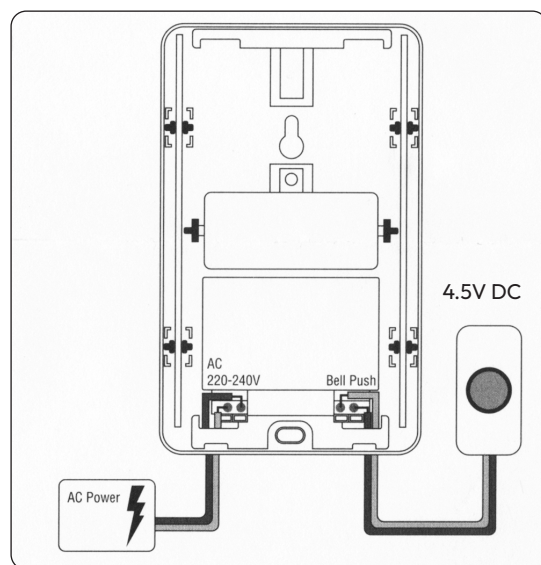

FEATURES

- ▶ Built in transformer
- ▶ Makes traditional 'Ding Dong' sound
- ▶ Kit contains- bell chime with built in transformer, bell push & fixings
- ▶ 1 year guarantee

TECHNICAL INFO

Product	DHT01AN
Product Finish	White
Barcode	5012739654602
Product Weight	450g
Product Dimensions	H170 x W105 x D48mm
Voltage Supply	240V
Decibels	78dbA
Kit Contains	Receiver complete with Integral transformer and bell push
Bell Push Voltage	4.5V DC
Guarantee	1 Year
Conforms To	EN 62080

Note: Not suitable with illuminating bell pushes