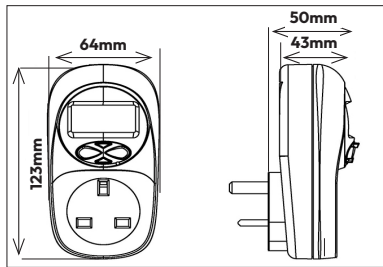

T17B

PLUG IN ELECTRONIC TIMER

T73A

PLUG IN MECHANICAL TIMER

TECHNICAL INFO

Product	T73A	T17B
Description	24 Hour Mechanical Plug-in Timer	7 Day Electronic Plug-in Timer
Max Current	13A (3kW) Resistive Load 2A Inductive Load	13A (3kW) Resistive Load 2A Inductive Load
Product Finish	White	
Barcode	5012739628443	5012739606380
Product Weight	132.5g	165g
Product Dimensions	H131 x W76 x D46mm (exl pins)	H123 x W64 x D53mm
Rated Voltage	230V AC 50Hz	
Class Type	II	
Operating Temperature	-10°C to +55°C	
Shortest Switching Time	15 Minutes	1 Minute
Display	Mechanical	Electronic
Battery Back Up	-	150 Hours
Manual Override	Yes	
Settings	96 On/Off, On/Timed/Off Switch Selector	24 On/Off, Countdown Random & Summertime Setting Options
Guarantee	1 Year	
Conforms To	BS EN 60730-2 BS EN 1363	