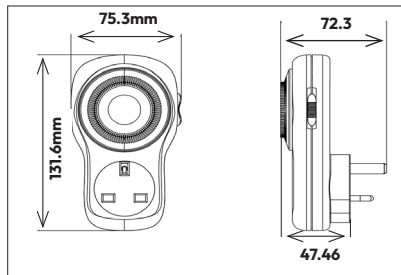

T17B

PLUG IN ELECTRONIC TIMER

T73A

PLUG IN MECHANICAL TIMER

TECHNICAL INFO

Product	T73A	T17B
Description	24 Hour Mechanical Plug-in Timer	7 Day Electronic Plug-in Timer
Max Current	13A (3kW) Resistive Load 2A Inductive Load	13A (3kW) Resistive Load 2A Inductive Load
Product Finish	White	
Barcode	5012739628443	5012739606380
Product Weight	132.5g	165g
Product Dimensions	H131 x W76 x D46mm (exl pins)	H123 x W64 x D53mm
Rated Voltage	230V AC 50Hz	
Class Type	II	
Operating Temperature	-10°C to +55°C	
Shortest Switching Time	15 Minutes	1 Minute
Display	Mechanical	Electronic
Battery Back Up	-	150 Hours
Manual Override	Yes	
Settings	96 On/Off, On/Timed/Off Switch Selector	24 On/Off, Countdown Random & Summertime Setting Options
Guarantee	1 Year	
Conforms To	BS EN 60730-2 BS EN 1363	