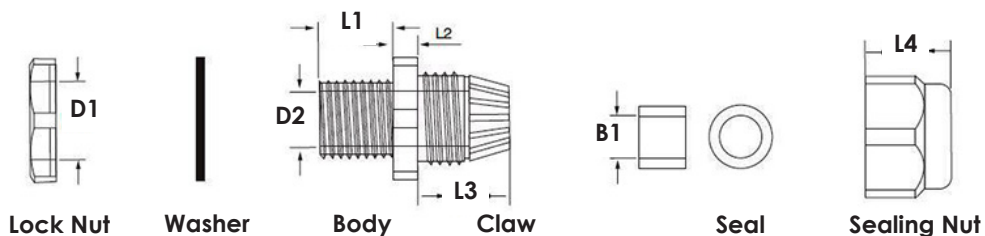

- + IP68
- + Pack qty 10
- + Available in a wide choice of sizes

## Mechanical Specification

Gland Size	D1mm	D2mm	B1mm	L1mm	L4mm	Cable Range mm
20mm Short	20	14.8	12.5	15	18.4	3 - 7
20mm Long	20	15.5	14.5	15	19.5	10 - 14
25mm	25	21	18.4	15	22.3	13 - 18
32mm	32	26	26.2	15	24.8	18 - 25

	DTG20RS	DTG20RL	DTG25R
Colour	Red		
Dia Size (D1 mm)	20 - Short	20 - Long	25
IP Rating	IP68		
Barcode	50127396 47000	50127396 47123	50127396 47048
Thread & Locknut Dimension	Metric		
Material	Nylon PA66		
Temperature Range	-20 to +80°C		
Conforms To	BS EN 62444		

	DTG20GS	DTG20GL	DTG25G	DTG32G
Colour	Grey			
Dia Size (D1 mm)	20 - Short	20 - Long	25	32
IP Rating	IP68			
Barcode	50127396 46980	50127396 47109	50127396 47024	50127396 47062
Thread & Locknut Dimension	Metric			
Material	Nylon PA66			
Temperature Range	-20 to +80°C			
Conforms To	BS EN 62444			