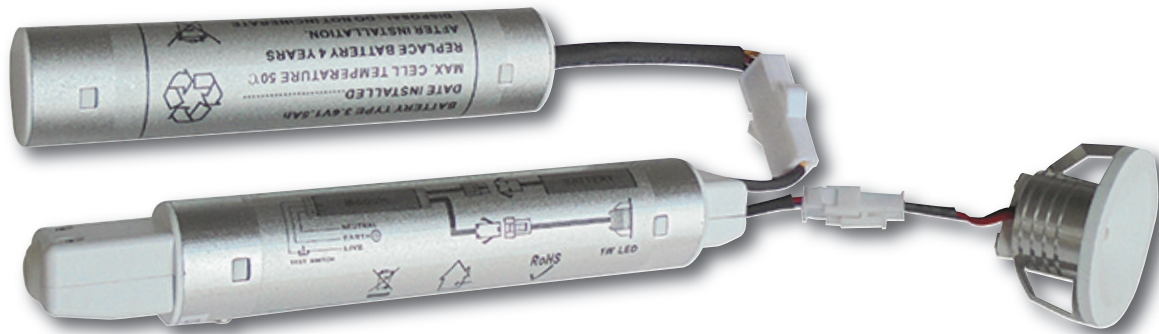

IP20 1W LED EMERGENCY DOWNLIGHT - NON-MAINTAINED

This 1W emergency downlight comes complete with prewired LED, control unit and battery.

- White Bezel
- Status indicator built in
- Suitable for installation onto flammable surfaces
- Emergency operation duration 3 hours

Product Dimensions

ELLEDDL1W

Bezel Finish	White
Description	Emergency Downlight
Wattage	Non- Maintained 1.4W
Product weight	321g
Barcode	5012739645495
IP Rating	IP20
Lamp Type	LED Non-replaceable
Class Type	Class 1
Hole Cut Out	35mm
Charge Time	24 hours
Operating Temp Range	0°C - 40°C
Colour Temp	6500K
Lumen Output	Battery (Emergency Mode) 111 lm
Battery Type	Ni-Cd 3.6V / 1500mAh
Voltage	230V/240V AC ~ 50Hz
Battery Life	>4 Year
Guarantee	3 Years
Certification & Conformity	BS EN 60598-2-22