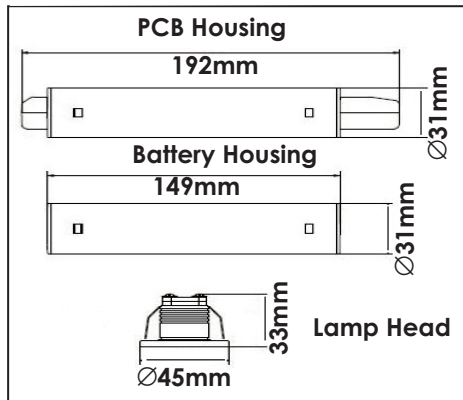

IP20 1W LED EMERGENCY DOWNLIGHT - NON-MAINTAINED

This 1W emergency downlight comes complete with prewired LED, control unit and battery.

- White Bezel
- Status indicator built in
- Suitable for installation onto flammable surfaces
- Emergency operation duration 3 hours

Product Dimensions

ELLEDDL1W

Bezel Finish	White
Description	Emergency Downlight
Wattage	Non- Maintained 1.4W
Product weight	321g
Barcode	5012739645495
IP Rating	IP20
Lamp Type	LED Non-replaceable
Class Type	Class 1
Hole Cut Out	35mm
Charge Time	24 hours
Operating Temp Range	0°C - 40°C
Colour Temp	6500K
Lumen Output	Battery (Emergency Mode) 111 lm
Battery Type	Ni-Cd 3.6V / 1500mAh
Voltage	230V/240V AC ~ 50Hz
Battery Life	>4 Year
Guarantee	3 Years
Certification & Conformity	BS EN 60598-2-22