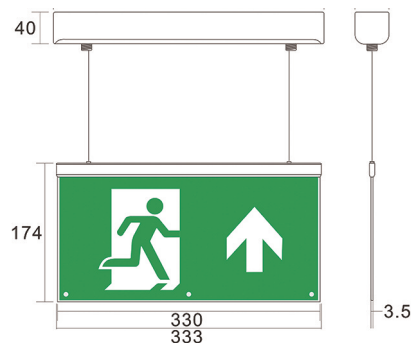

IP20 LED EMERGENCY HANGING SIGN - MAINTAINED/NON-MAINTAINED

- Double sided, edge lit, acrylic blade
- Legends interchangeable
- LED status indicator
- Slim profile
- Ceiling mount included
- Adjustable hanging height
- Emergency operation duration 3 hours

Product Dimensions

Additional Legends

**ELLEDHDN
Down Arrow**

**ELLEDHR
Right Arrow**

**ELLEDHL
Left Arrow**

ELLEDH1

Description	Emergency Hanging Sign
Wattage	Maintained 2W
Product weight	533g
Barcode	5012739645464
IP Rating	IP20
Lamp Type	LED Non-replaceable
Class Type	Class 1
Charge Time	24 hours
Operating Temp Range	0°C - 40°C
Colour Temp	6500K
Lumen Output	Battery (Emergency Mode) 22 lm
Viewing Distance	24 metres
Battery Type	Ni-Cd 3.6V / 800mAh
Voltage	230V/240V AC ~ 50Hz
Battery Life at 20°C	>4 Year
Guarantee	3 Years
Certification & Conformity	BS EN 60598-2-22