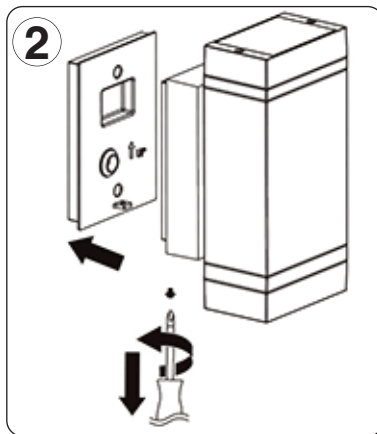

### IMPORTANT

This product should be installed by a competent person and in accordance with the current IET Wiring Regulations.  
If in doubt, consult a qualified electrician.

INST

6

7

### TECHNICAL INFORMATION

Rated voltage:	230 - 240V AC ~ 50/60Hz
Wattage:	7.6W
Lumens:	300
IP Rating:	IP44
Colour Temperature:	4,000K
Lamp Type:	LED
Class Type:	Class 1
No of LED's:	6
CRI:	80
Housing:	Heavy Duty Aluminium body & clear polycarbonate diffuser
Conforms To:	BS EN 60598