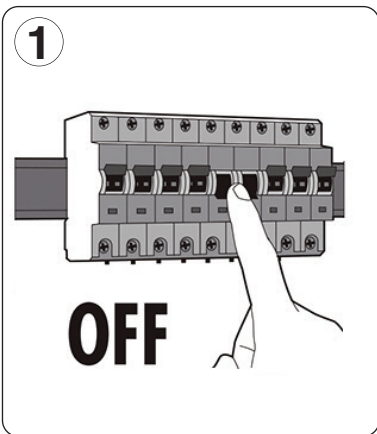

### IMPORTANT

This product should be installed by a competent person and in accordance with the current IET Wiring Regulations.  
If in doubt, consult a qualified electrician.

INST

6

7

### TECHNICAL INFORMATION

Rated voltage:	230 - 240V AC ~ 50/60Hz
Wattage:	7.6W
Lumens:	300
IP Rating:	IP44
Colour Temperature:	4,000K
Lamp Type:	LED
Class Type:	Class 1
No of LED's:	6
CRI:	80
Housing:	Heavy Duty Aluminium body & clear polycarbonate diffuser
Conforms To:	BS EN 60598