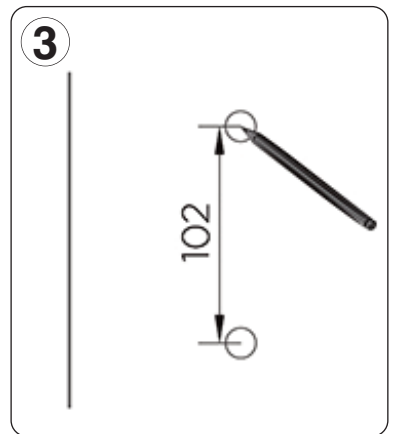

IMPORTANT

This product should be installed by a competent person and in accordance with the current IET Wiring Regulations.
If in doubt, consult a qualified electrician.

INST