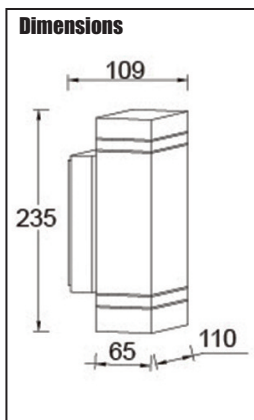

### TECHNICAL INFORMATION

Rated voltage:	230 - 240V AC ~ 50/60Hz
Wattage:	7.6W
Lumens:	300
IP Rating:	IP44
Colour Temperature:	4,000K
Lamp Type:	LED
Class Type:	Class 1
No of LED's:	6
CRI:	80
Housing:	Heavy Duty Aluminium body & clear polycarbonate diffuser
Conforms To:	BS EN 60598