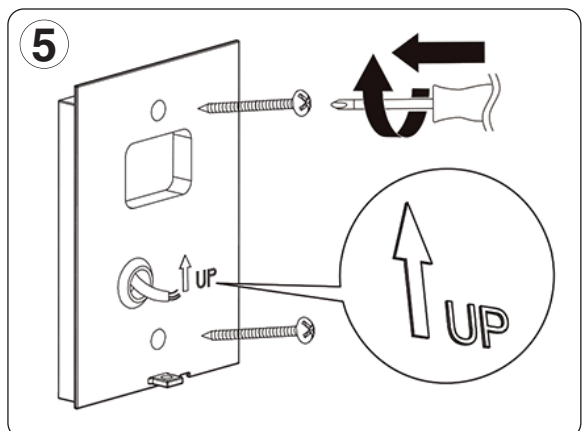

### IMPORTANT

This product should be installed by a competent person and in accordance with the current IET Wiring Regulations.  
If in doubt, consult a qualified electrician.

INST

6

7

### TECHNICAL INFORMATION

Rated voltage:	230 - 240V AC ~ 50/60Hz
Wattage:	7.6W
Lumens:	300
IP Rating:	IP44
Colour Temperature:	4,000K
Lamp Type:	LED
Class Type:	Class 1
No of LED's:	6
CRI:	80
Housing:	Heavy Duty Aluminium body & clear polycarbonate diffuser
Conforms To:	BS EN 60598