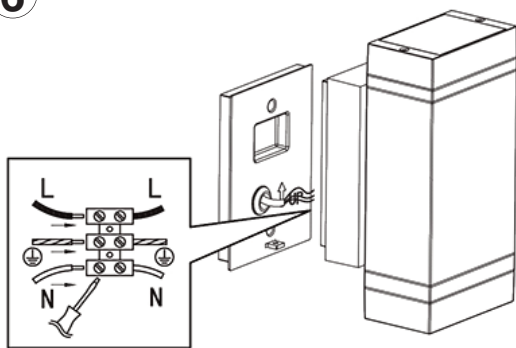

### IMPORTANT

This product should be installed by a competent person and in accordance with the current IET Wiring Regulations.  
If in doubt, consult a qualified electrician.

INST

6

7

### TECHNICAL INFORMATION

Rated voltage:	230 - 240V AC ~ 50/60Hz
Wattage:	7.6W
Lumens:	300
IP Rating:	IP44
Colour Temperature:	4,000K
Lamp Type:	LED
Class Type:	Class 1
No of LED's:	6
CRI:	80
Housing:	Heavy Duty Aluminium body & clear polycarbonate diffuser
Conforms To:	BS EN 60598