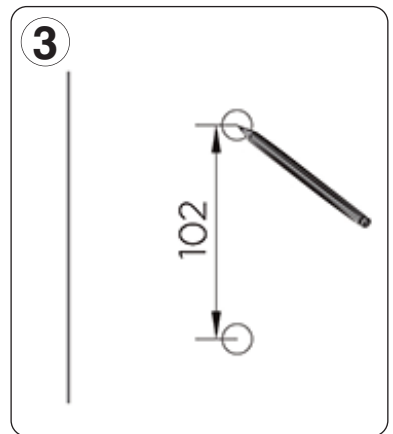

INSTALLATION & OPERATION