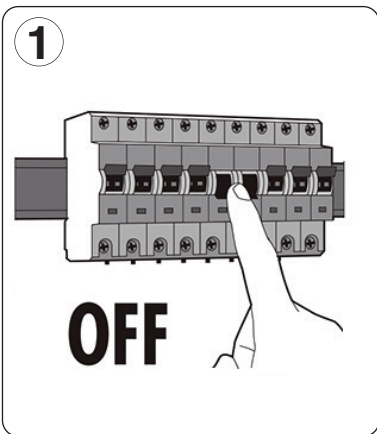

INSTALLATION & OPERATION