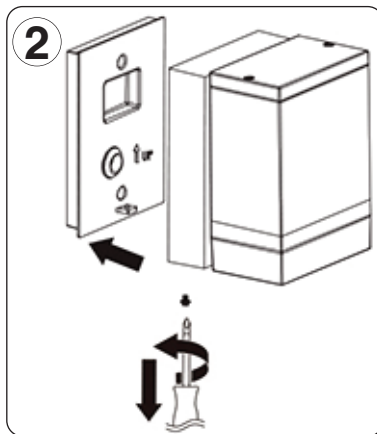

INSTALLATION & OPERATION