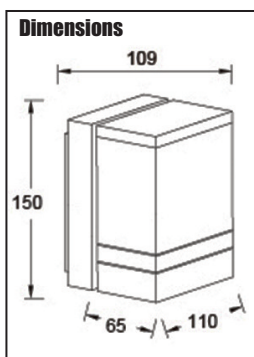

### TECHNICAL INFORMATION

|                     |  |
|---------------------|--|
| Rated voltage:      | 230 - 240V AC ~ 50/60Hz                                  |
| Wattage:            | 3.8W   |
| Lumens:             | 150  |
| IP Rating:          | IP44   |
| Colour Temperature: | 4,000K   |
| Lamp Type:          | LED  |
| Class Type:         | Class 1  |
| No of LED's:        | 3  |
| CRI:                | 80   |
| Housing:            | Heavy Duty Aluminium body & clear polycarbonate diffuser |
| Conforms To:        | BS EN 60598  |