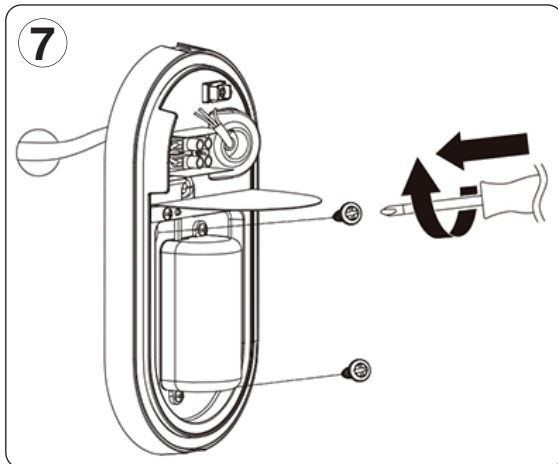

### IMPORTANT

This product should be installed by a competent person and in accordance with the current IET Wiring Regulations.  
If in doubt, consult a qualified electrician.

## TECHNICAL INFORMATION

Rated voltage:	230 - 240V AC ~ 50/60Hz
Wattage:	15W
Lumens:	700
IP Rating:	IP54
Colour Temperature:	3,000K
Lamp Type:	LED
Class Type:	Class 1
No of LED's:	15
CRI:	80
Housing:	Heavy Duty Aluminium body & opal polycarbonate diffuser
Conforms To:	BS EN 60598