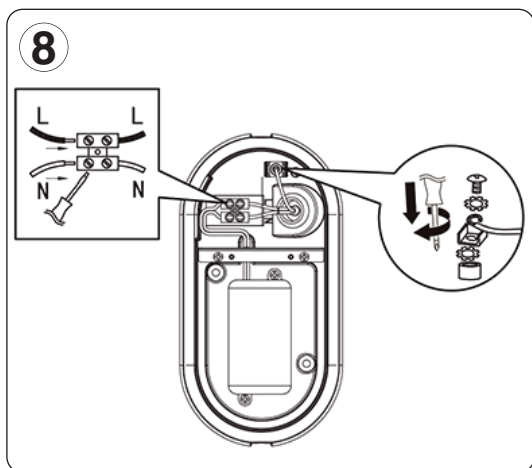

### IMPORTANT

This product should be installed by a competent person and in accordance with the current IET Wiring Regulations.  
If in doubt, consult a qualified electrician.

## TECHNICAL INFORMATION

Rated voltage:	230 - 240V AC ~ 50/60Hz
Wattage:	15W
Lumens:	700
IP Rating:	IP54
Colour Temperature:	3,000K
Lamp Type:	LED
Class Type:	Class 1
No of LED's:	15
CRI:	80
Housing:	Heavy Duty Aluminium body & opal polycarbonate diffuser
Conforms To:	BS EN 60598