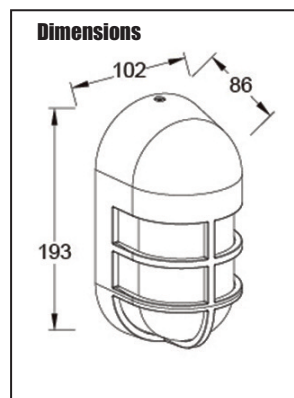

## TECHNICAL INFORMATION

Rated voltage:	230 - 240V AC ~ 50/60Hz
Wattage:	15W
Lumens:	700
IP Rating:	IP54
Colour Temperature:	3,000K
Lamp Type:	LED
Class Type:	Class 1
No of LED's:	15
CRI:	80
Housing:	Heavy Duty Aluminium body & opal polycarbonate diffuser
Conforms To:	BS EN 60598