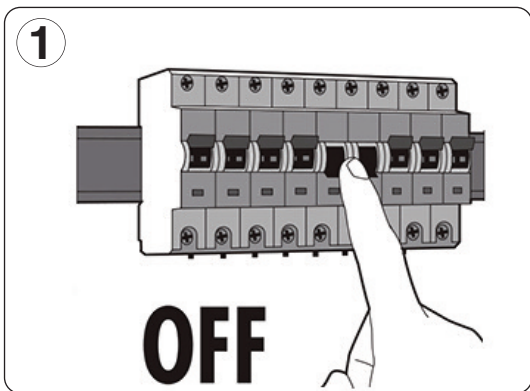

### IMPORTANT

This product should be installed by a competent person and in accordance with the current IET Wiring Regulations.  
If in doubt, consult a qualified electrician.

## TECHNICAL INFORMATION

Rated voltage:	230 - 240V AC ~ 50/60Hz
Wattage:	15W
Lumens:	700
IP Rating:	IP54
Colour Temperature:	3,000K
Lamp Type:	LED
Class Type:	Class 1
No of LED's:	15
CRI:	80
Housing:	Heavy Duty Aluminium body & opal polycarbonate diffuser
Conforms To:	BS EN 60598