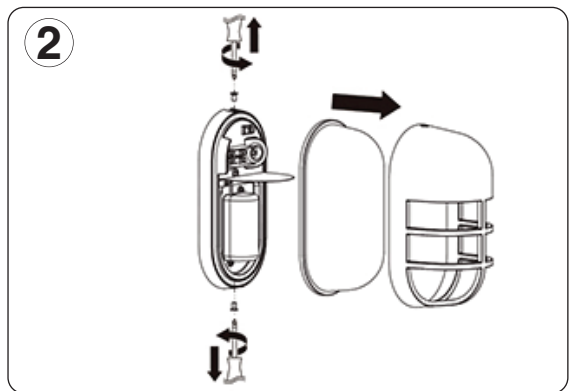

### IMPORTANT

This product should be installed by a competent person and in accordance with the current IET Wiring Regulations.  
If in doubt, consult a qualified electrician.

## TECHNICAL INFORMATION

Rated voltage:	230 - 240V AC ~ 50/60Hz
Wattage:	15W
Lumens:	700
IP Rating:	IP54
Colour Temperature:	3,000K
Lamp Type:	LED
Class Type:	Class 1
No of LED's:	15
CRI:	80
Housing:	Heavy Duty Aluminium body & opal polycarbonate diffuser
Conforms To:	BS EN 60598