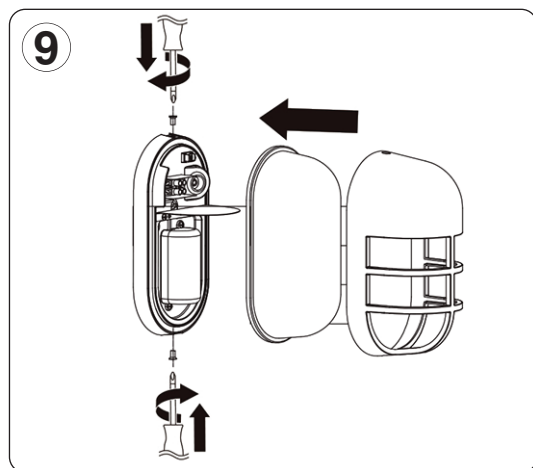

### IMPORTANT

This product should be installed by a competent person and in accordance with the current IET Wiring Regulations.  
If in doubt, consult a qualified electrician.

## TECHNICAL INFORMATION

Rated voltage:	230 - 240V AC ~ 50/60Hz
Wattage:	15W
Lumens:	700
IP Rating:	IP54
Colour Temperature:	3,000K
Lamp Type:	LED
Class Type:	Class 1
No of LED's:	15
CRI:	80
Housing:	Heavy Duty Aluminium body & opal polycarbonate diffuser
Conforms To:	BS EN 60598