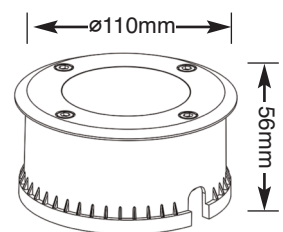

Dimensions

GUARANTEE
Your GreenBrook Alfresco Fitting is guaranteed for 5 years from the date of purchase.
This is in addition to your statutory rights.

Please keep these instructions for future reference.

INSTALLER - Please pass instruction manual onto the owner of the unit.

**GREEN
BROOK**
ELECTRICAL
WEST ROAD · HARLOW
ESSEX · CM20 2BG · UK
info@greenbrook.co.uk
www.greenbrook.co.uk