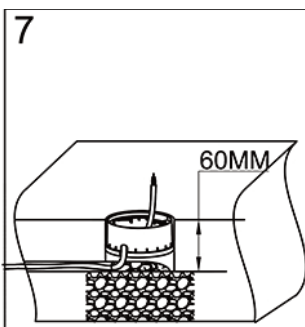

### TECHNICAL INFORMATION

Rated voltage:	230 - 240V AC ~ 50/60Hz
Wattage:	6.5W
Lumens:	630
IP Rating:	IP67 (In-line connector IP65)
Colour Temperature:	4,000K
Lamp Type:	LED
Class Type:	Class 1
No of LED's:	11
CRI:	80
Housing:	Heavy duty Aluminium body & clear glass diffuser
Conforms To:	BS EN 60598