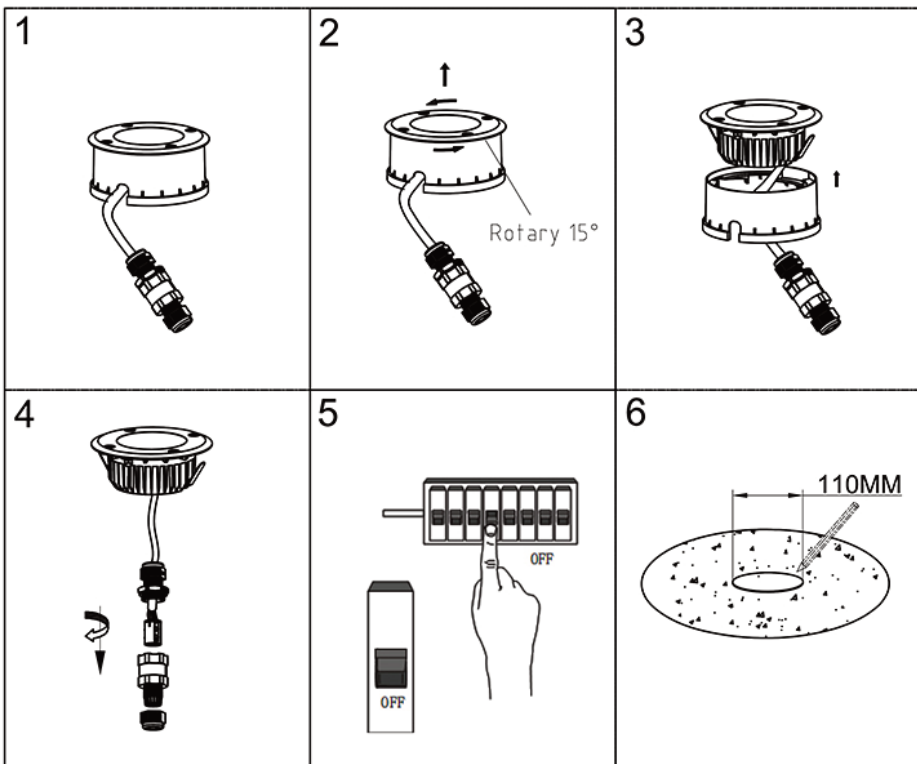

### IMPORTANT

This product should be installed by a competent person and in accordance with the current IET Wiring Regulations.  
If in doubt, consult a qualified electrician.

### TECHNICAL INFORMATION

Rated voltage:	230 - 240V AC ~ 50/60Hz
Wattage:	6.5W
Lumens:	630
IP Rating:	IP67 (In-line connector IP65)
Colour Temperature:	4,000K
Lamp Type:	LED
Class Type:	Class 1
No of LED's:	11
CRI:	80
Housing:	Heavy duty Aluminium body & clear glass diffuser
Conforms To:	BS EN 60598