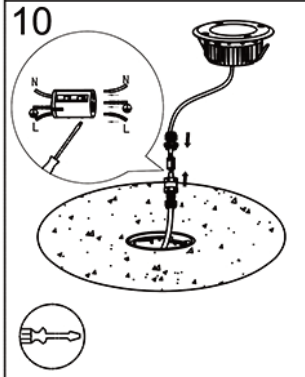

### IMPORTANT

This product should be installed by a competent person and in accordance with the current IET Wiring Regulations.  
If in doubt, consult a qualified electrician.

### TECHNICAL INFORMATION

Rated voltage:	230 - 240V AC ~ 50/60Hz
Wattage:	6.5W
Lumens:	630
IP Rating:	IP67 (In-line connector IP65)
Colour Temperature:	4,000K
Lamp Type:	LED
Class Type:	Class 1
No of LED's:	11
CRI:	80
Housing:	Heavy duty Aluminium body & clear glass diffuser
Conforms To:	BS EN 60598