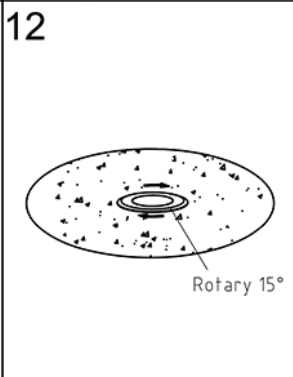

### TECHNICAL INFORMATION

Rated voltage:	230 - 240V AC ~ 50/60Hz
Wattage:	6.5W
Lumens:	630
IP Rating:	IP67 (In-line connector IP65)
Colour Temperature:	4,000K
Lamp Type:	LED
Class Type:	Class 1
No of LED's:	11
CRI:	80
Housing:	Heavy duty Aluminium body & clear glass diffuser
Conforms To:	BS EN 60598