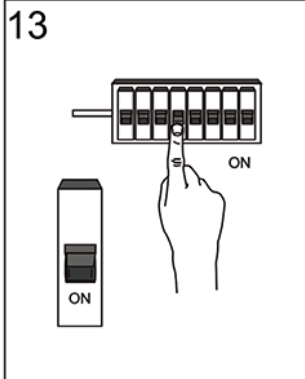

### IMPORTANT

This product should be installed by a competent person and in accordance with the current IET Wiring Regulations.  
If in doubt, consult a qualified electrician.

### TECHNICAL INFORMATION

Rated voltage:	230 - 240V AC ~ 50/60Hz
Wattage:	6.5W
Lumens:	630
IP Rating:	IP67 (In-line connector IP65)
Colour Temperature:	4,000K
Lamp Type:	LED
Class Type:	Class 1
No of LED's:	11
CRI:	80
Housing:	Heavy duty Aluminium body & clear glass diffuser
Conforms To:	BS EN 60598