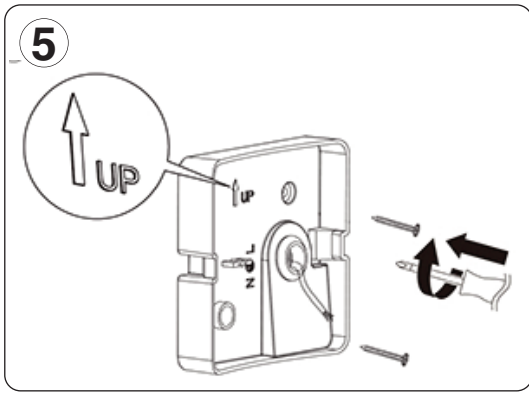

IMPORTANT

This product should be installed by a competent person and in accordance with the current IET Wiring Regulations.
If in doubt, consult a qualified electrician.

INSTALLATION & OPERATION

TECHNICAL INFORMATION

Rated voltage:	230 - 240V AC ~ 50/60Hz
Wattage:	11W
Lumens:	500
IP Rating:	IP54
Colour Temperature:	3,000K
Lamp Type:	LED
Class Type:	Class 1
No of LED's:	14
CRI:	80
SDCM*:	???
Housing:	Aluminium body & clear polycarbonate diffuser
Conforms To:	BS EN 60598-1