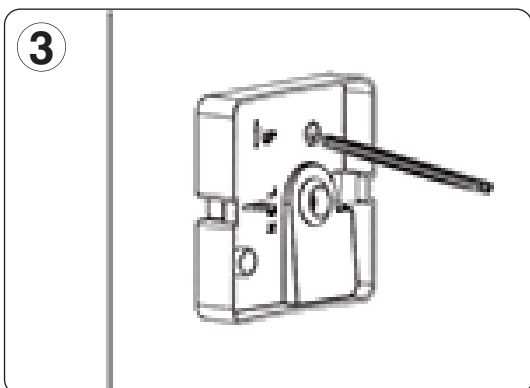

IMPORTANT

This product should be installed by a competent person and in accordance with the current IET Wiring Regulations.
If in doubt, consult a qualified electrician.

INSTALLATION & OPERATION

TECHNICAL INFORMATION

Rated voltage:	230 - 240V AC ~ 50/60Hz
Wattage:	11W
Lumens:	500
IP Rating:	IP54
Colour Temperature:	3,000K
Lamp Type:	LED
Class Type:	Class 1
No of LED's:	14
CRI:	80
SDCM*:	???
Housing:	Aluminium body & clear polycarbonate diffuser
Conforms To:	BS EN 60598-1