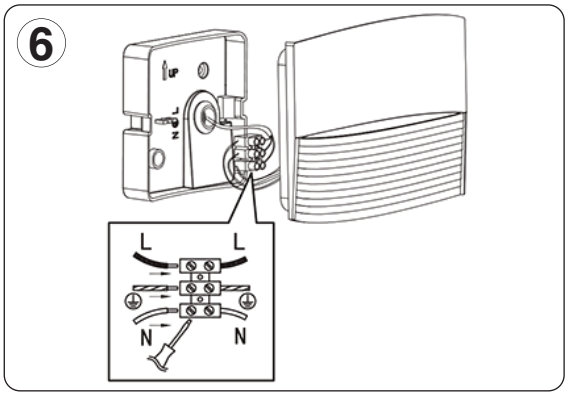

IMPORTANT

This product should be installed by a competent person and in accordance with the current IET Wiring Regulations.
If in doubt, consult a qualified electrician.

INSTALLATION & OPERATION

TECHNICAL INFORMATION

Rated voltage:	230 - 240V AC ~ 50/60Hz
Wattage:	11W
Lumens:	500
IP Rating:	IP54
Colour Temperature:	3,000K
Lamp Type:	LED
Class Type:	Class 1
No of LED's:	14
CRI:	80
SDCM*:	???
Housing:	Aluminium body & clear polycarbonate diffuser
Conforms To:	BS EN 60598-1