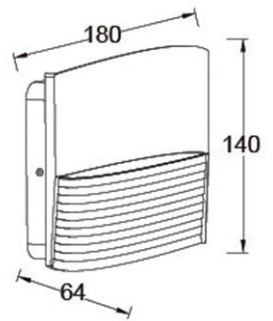

Dimensions

*Standard Deviation Colour Matching

GUARANTEE
Your GreenBrook Alfresco Fitting
is guaranteed for 5 years from
the date of purchase.
This is in addition to your statutory rights.

Please keep these instructions for future reference.

INSTALLER - Please pass instruction manual onto the owner of the unit.

**GREEN
BROOK**
ELECTRICAL
WEST ROAD . HARLOW
ESSEX . CM20 2BG . UK
info@greenbrook.co.uk
www.greenbrook.co.uk