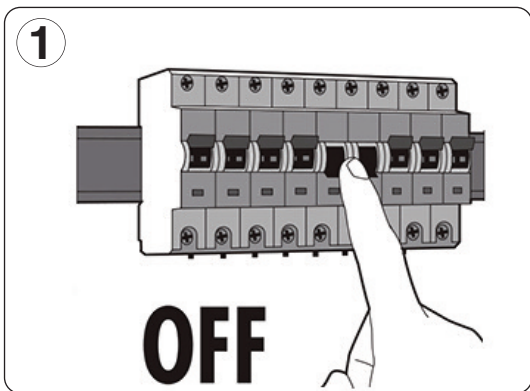

IMPORTANT

This product should be installed by a competent person and in accordance with the current IET Wiring Regulations.
If in doubt, consult a qualified electrician.

INSTALLATION & OPERATION

TECHNICAL INFORMATION

Rated voltage:	230 - 240V AC ~ 50/60Hz
Wattage:	11W
Lumens:	500
IP Rating:	IP54
Colour Temperature:	3,000K
Lamp Type:	LED
Class Type:	Class 1
No of LED's:	14
CRI:	80
SDCM*:	???
Housing:	Aluminium body & clear polycarbonate diffuser
Conforms To:	BS EN 60598-1