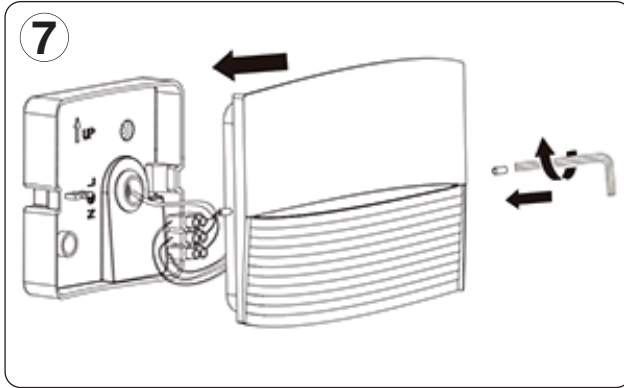

TECHNICAL INFORMATION

Rated voltage:	230 - 240V AC ~ 50/60Hz
Wattage:	11W
Lumens:	500
IP Rating:	IP54
Colour Temperature:	3,000K
Lamp Type:	LED
Class Type:	Class 1
No of LED's:	14
CRI:	80
SDCM*:	???
Housing:	Aluminium body & clear polycarbonate diffuser
Conforms To:	BS EN 60598-1