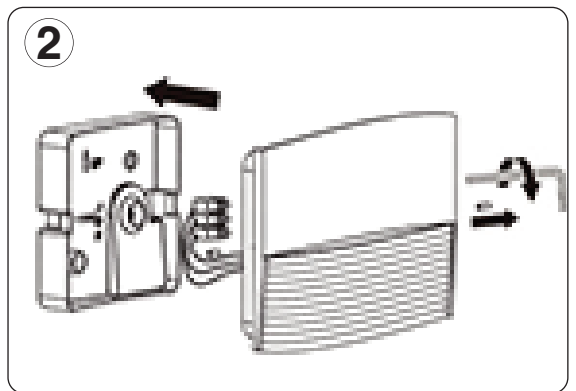

IMPORTANT

This product should be installed by a competent person and in accordance with the current IET Wiring Regulations.
If in doubt, consult a qualified electrician.

INSTALLATION & OPERATION

TECHNICAL INFORMATION

Rated voltage:	230 - 240V AC ~ 50/60Hz
Wattage:	11W
Lumens:	500
IP Rating:	IP54
Colour Temperature:	3,000K
Lamp Type:	LED
Class Type:	Class 1
No of LED's:	14
CRI:	80
SDCM*:	???
Housing:	Aluminium body & clear polycarbonate diffuser
Conforms To:	BS EN 60598-1