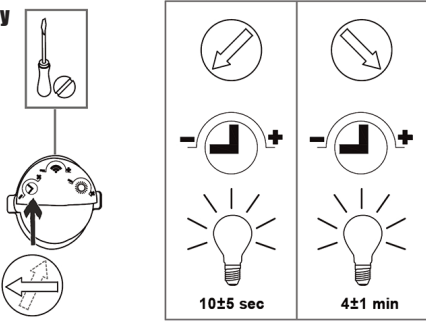

PIR OPERATION

Time Delay Settings