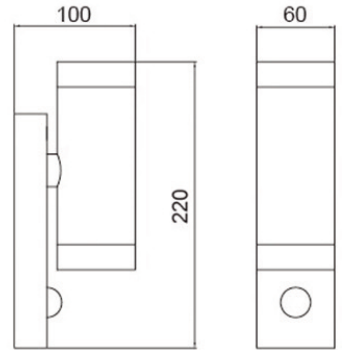

Dimensions

GUARANTEE
Your GreenBrook Alfresco Fitting
is guaranteed for 5 years from
the date of purchase.
This is in addition to your statutory rights.

Please keep these instructions for future reference.

INSTALLER - Please pass instruction manual onto the owner of the unit.

**GREEN
BROOK**
ELECTRICAL
WEST ROAD . HARLOW
ESSEX . CM20 2BG . UK
info@greenbrook.co.uk
www.greenbrook.co.uk