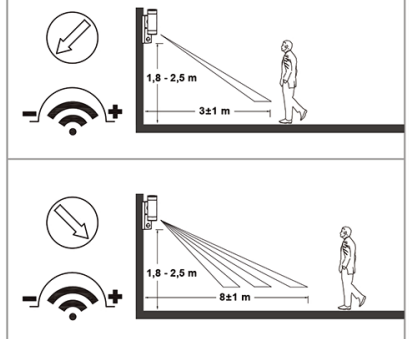

IMPORTANT

This product should be installed by a competent person and in accordance with the current IET Wiring Regulations.
If in doubt, consult a qualified electrician.

INSTALLATION

PIR OPERATION

Time Delay Settings

Sensor Settings

LUX Settings

LUX
10LUX - daylight

DISTANCE
4 - 8meter

TIME
(10±5)s - (4±1)min

To Activate Sensor Override Mode

To De-activate Sensor Override Mode

TECHNICAL INFORMATION

Rated voltage:	230 - 240V AC ~ 50/60Hz
Wattage:	1 x 35W Max
IP Rating:	IP44
Lamp Type:	GU10
Class Type:	Class 1
Detection Distance:	4 - 8 Metres
Time Delay:	(10±5) Secs to (4±1) Min
Mount Height:	2.5 Metres
Housing:	Stainless Steel body & clear glass diffuser
Conforms To:	BS EN 60598-1