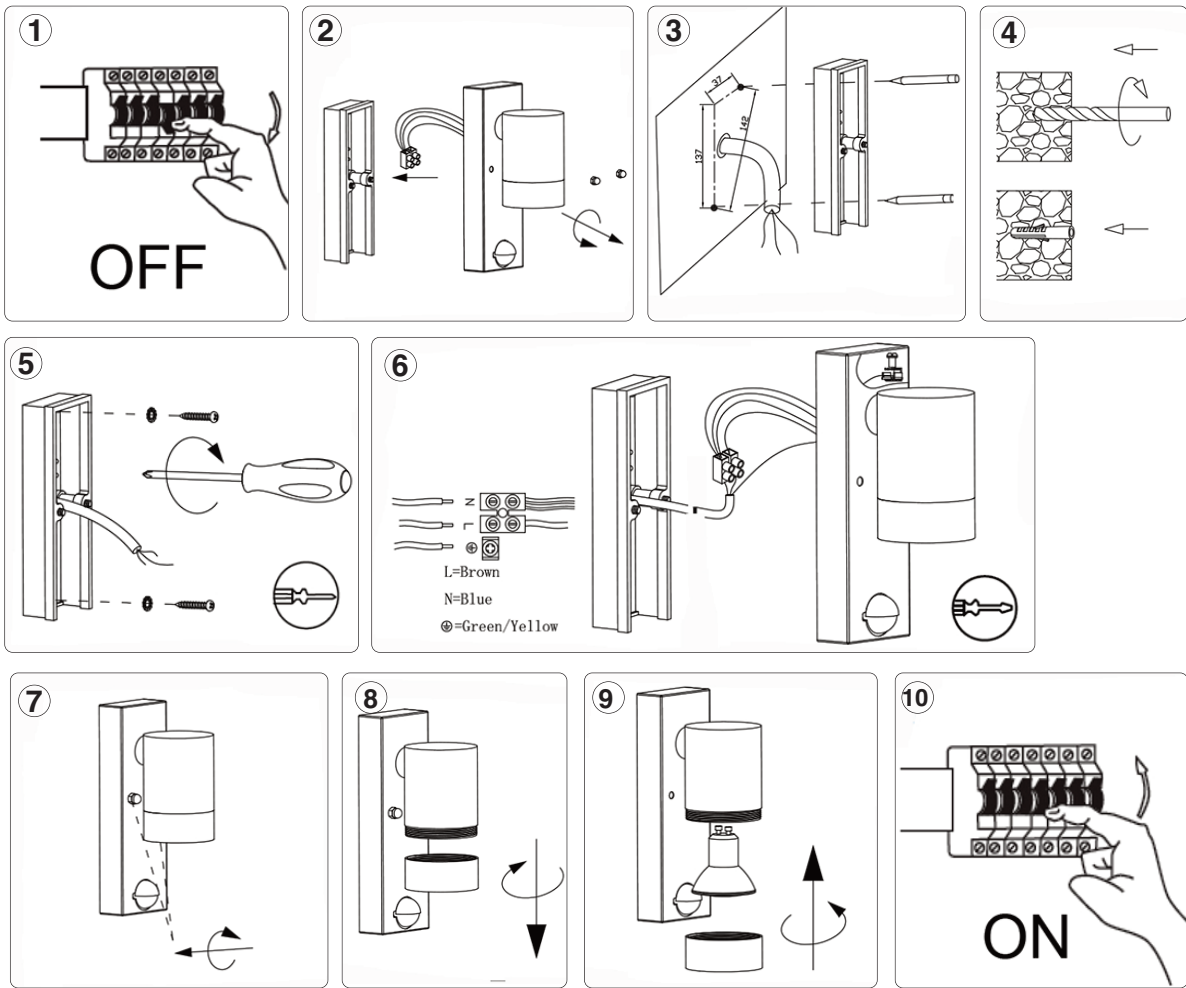

IMPORTANT

This product should be installed by a competent person and in accordance with the current IET Wiring Regulations.
If in doubt, consult a qualified electrician.

INSTALLATION

PIR OPERATION

Time Delay Settings

Sensor Settings

LUX Settings

LUX
10LUX - daylight

DISTANCE
4 - 8meter

TIME
(10±5)s - (4±1)min

To Activate Sensor Override Mode

To De-activate Sensor Override Mode

TECHNICAL INFORMATION

Rated voltage:	230 - 240V AC ~ 50/60Hz
Wattage:	1 x 35W Max
IP Rating:	IP44
Lamp Type:	GU10
Class Type:	Class 1
Detection Distance:	4 - 8 Metres
Time Delay:	(10±5) Secs to (4±1) Min
Mount Height:	2.5 Metres
Housing:	Stainless Steel body & clear glass diffuser
Conforms To:	BS EN 60598-1