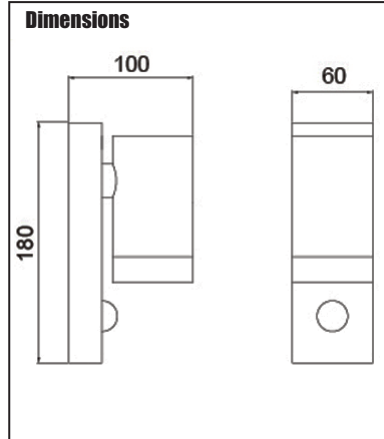

Sensor Settings

LUX Settings

LUX
10LUX - daylight

DISTANCE
4 - 8meter

TIME
(10±5)s - (4±1)min

To Activate Sensor Override Mode

To De-activate Sensor Override Mode

TECHNICAL INFORMATION

Rated voltage:	230 - 240V AC ~ 50/60Hz
Wattage:	1 x 35W Max
IP Rating:	IP44
Lamp Type:	GU10
Class Type:	Class 1
Detection Distance:	4 - 8 Metres
Time Delay:	(10±5) Secs to (4±1) Min
Mount Height:	2.5 Metres
Housing:	Stainless Steel body & clear glass diffuser
Conforms To:	BS EN 60598-1