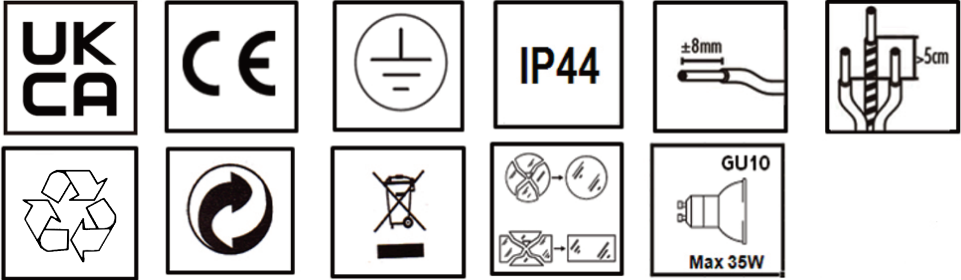

IMPORTANT

This product should be installed by a competent person and in accordance with the current IET Wiring Regulations.
If in doubt, consult a qualified electrician.

INSTALLATION

PIR OPERATION

Time Delay Settings

Rated voltage:	230 - 240V AC ~ 50/60Hz
Wattage:	1 x 35W Max
IP Rating:	IP44
Lamp Type:	GU10
Class Type:	Class 1
Detection Distance:	4 - 8 Metres
Time Delay:	(10±5) Secs to (4±1) Min
Mount Height:	2.5 Metres
Housing:	Stainless Steel body & clear glass diffuser
Conforms To:	BS EN 60598-1