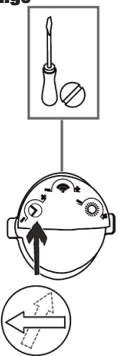

IMPORTANT

This product should be installed by a competent person and in accordance with the current IET Wiring Regulations.
If in doubt, consult a qualified electrician.

INSTALLATION

PIR OPERATION

Time Delay Settings

Rated voltage:	230 - 240V AC ~ 50/60Hz
Wattage:	1 x 35W Max
IP Rating:	IP44
Lamp Type:	GU10
Class Type:	Class 1
Detection Distance:	4 - 8 Metres
Time Delay:	(10±5) Secs to (4±1) Min
Mount Height:	2.5 Metres
Housing:	Stainless Steel body & clear glass diffuser
Conforms To:	BS EN 60598-1