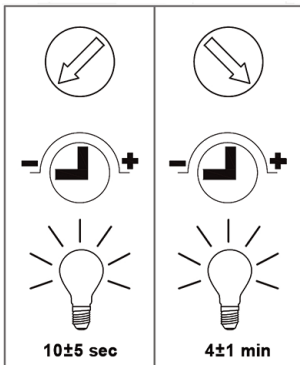

IMPORTANT

This product should be installed by a competent person and in accordance with the current IET Wiring Regulations.
If in doubt, consult a qualified electrician.

INSTALLATION

PIR OPERATION

Time Delay Settings

Sensor Settings

LUX Settings

LUX
10LUX - daylight

DISTANCE
4 - 8meter

TIME
(10±5)s - (4±1)min

To Activate Sensor Override Mode

To De-activate Sensor Override Mode

TECHNICAL INFORMATION

Rated voltage:	230 - 240V AC ~ 50/60Hz
Wattage:	1 x 35W Max
IP Rating:	IP44
Lamp Type:	GU10
Class Type:	Class 1
Detection Distance:	4 - 8 Metres
Time Delay:	(10±5) Secs to (4±1) Min
Mount Height:	2.5 Metres
Housing:	Stainless Steel body & clear glass diffuser
Conforms To:	BS EN 60598-1