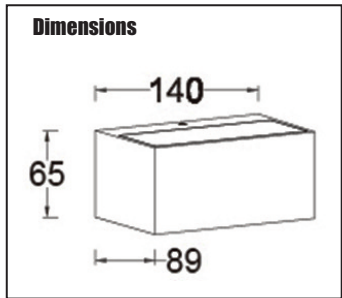

Rated voltage:	230 - 240V AC ~ 50/60Hz
Wattage:	10.5W
Lumens:	500
IP Rating:	IP54
Colour Temperature:	LEDAF2 - 4,000K LEDAF3 - 3,000K
Lamp Type:	LED
Class Type:	Class 1
No of LED's:	LEDAF2 - 14 LEDAF3 - 6
CRI:	80
Housing:	Aluminium body & clear glass diffuser
Conforms To:	BS EN 60598