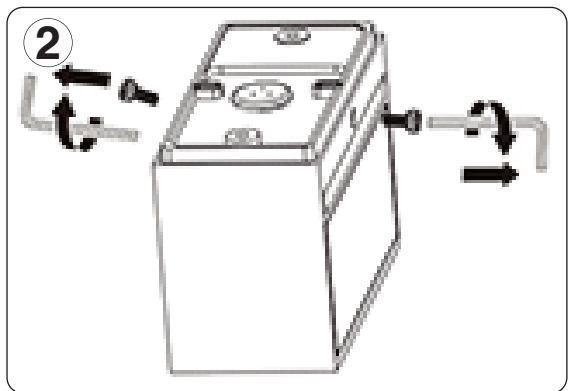

INSTALLATION & OPERATION