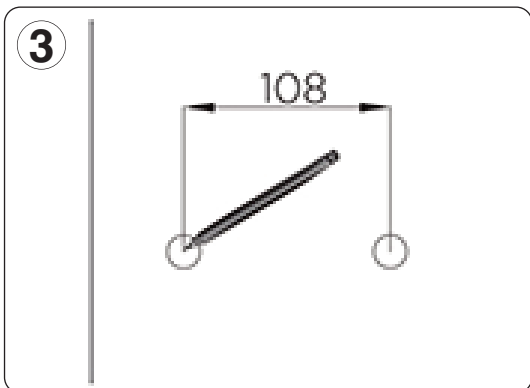

INSTALLATION & OPERATION