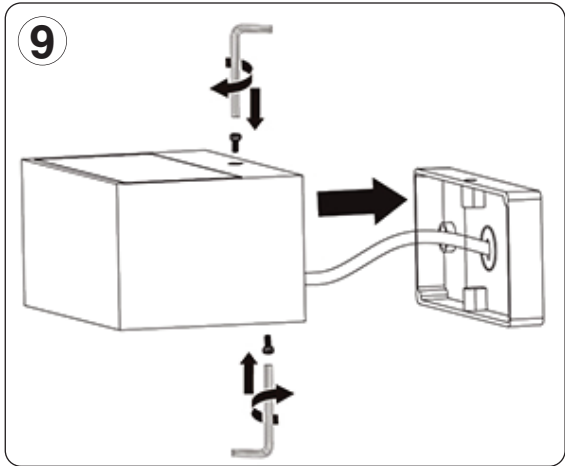

IMPORTANT

This product should be installed by a competent person and in accordance with the current IET Wiring Regulations. If in doubt, consult a qualified electrician.

INSTALLATION & OPERATION

TECHNICAL INFORMATION

Rated voltage:	230 - 240V AC ~ 50/60Hz
Wattage:	10.5W
Lumens:	500
IP Rating:	IP54
Colour Temperature:	LEDAF2 - 4,000K LEDAF3 - 3,000K
Lamp Type:	LED
Class Type:	Class 1
No of LED's:	LEDAF2 - 14 LEDAF3 - 6
CRI:	80
Housing:	Aluminium body & clear glass diffuser
Conforms To:	BS EN 60598