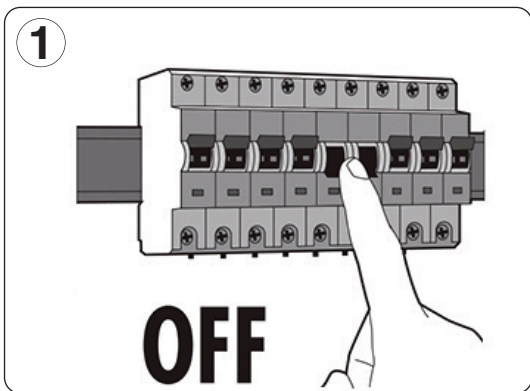

IMPORTANT

This product should be installed by a competent person and in accordance with the current IET Wiring Regulations. If in doubt, consult a qualified electrician.

INSTALLATION & OPERATION

TECHNICAL INFORMATION

Rated voltage:	230 - 240V AC ~ 50/60Hz
Wattage:	10.5W
Lumens:	500
IP Rating:	IP54
Colour Temperature:	LEDAF2 - 4,000K LEDAF3 - 3,000K
Lamp Type:	LED
Class Type:	Class 1
No of LED's:	LEDAF2 - 14 LEDAF3 - 6
CRI:	80
Housing:	Aluminium body & clear glass diffuser
Conforms To:	BS EN 60598