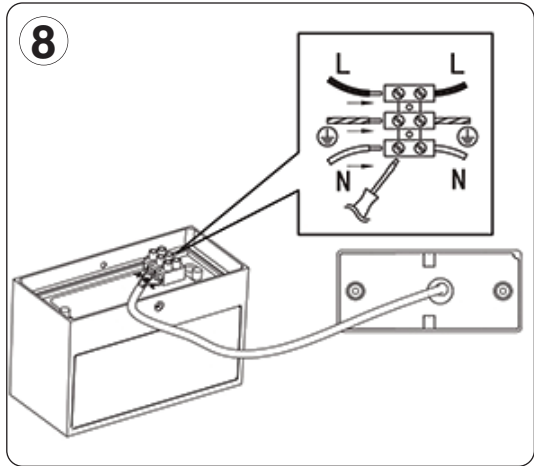

IMPORTANT

This product should be installed by a competent person and in accordance with the current IET Wiring Regulations. If in doubt, consult a qualified electrician.

INSTALLATION & OPERATION

TECHNICAL INFORMATION

Rated voltage:	230 - 240V AC ~ 50/60Hz
Wattage:	10.5W
Lumens:	500
IP Rating:	IP54
Colour Temperature:	LEDAF2 - 4,000K LEDAF3 - 3,000K
Lamp Type:	LED
Class Type:	Class 1
No of LED's:	LEDAF2 - 14 LEDAF3 - 6
CRI:	80
Housing:	Aluminium body & clear glass diffuser
Conforms To:	BS EN 60598