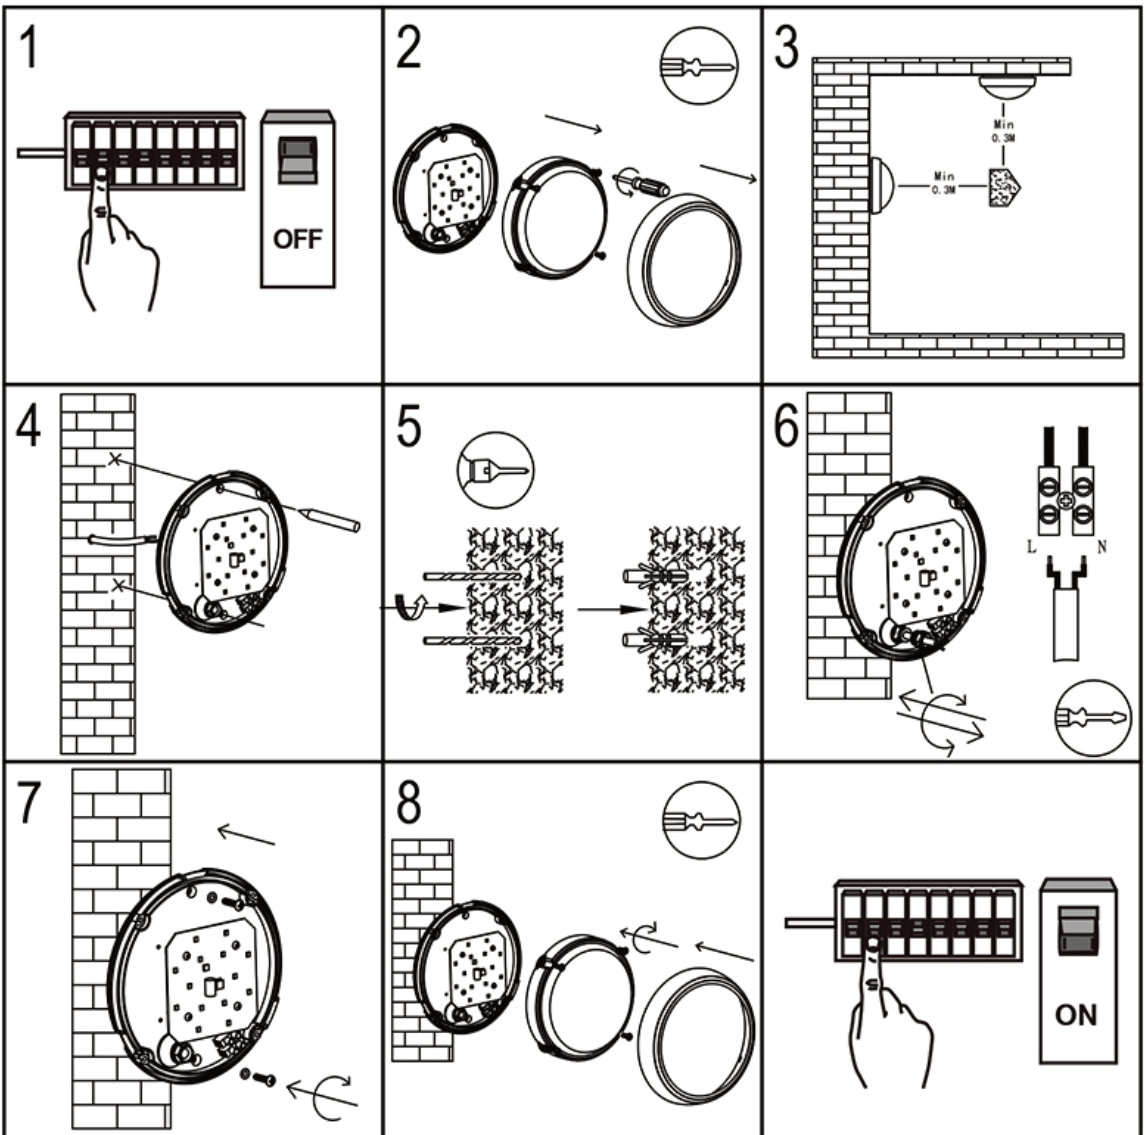

IMPORTANT

This product should be installed by a competent person and in accordance with the current IET Wiring Regulations.
If in doubt, consult a qualified electrician.

INSTALLATION & OPERATION

TECHNICAL INFORMATION

Rated voltage:	230 - 240V AC ~ 50/60Hz	
LEDAF27 Wattage:	6W	
LEDAF28 Wattage:	12W	
Lumens:	LEDAF27	430
	LEDAF28	900
IP Rating:	IP65	
Colour Temperature:	3,000K	
Class Type:	Class II	
No of LED's:	LEDAF27	14
	LEDAF28	28
CRI:	80	
Housing:	ABS & Polycarbonate body & opal polycarbonate diffuser	
Conforms To:	BS EN 60598	