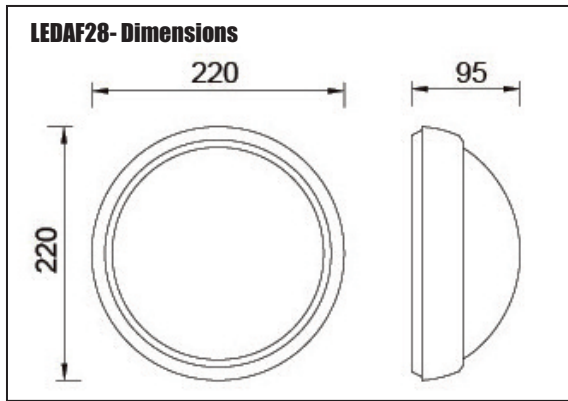

TECHNICAL INFORMATION

Rated voltage:	230 - 240V AC ~ 50/60Hz	
LEDAF27 Wattage:	6W	
LEDAF28 Wattage:	12W	
Lumens:	LEDAF27	430
	LEDAF28	900
IP Rating:	IP65	
Colour Temperature:	3,000K	
Class Type:	Class II	
No of LED's:	LEDAF27	14
	LEDAF28	28
CRI:	80	
Housing:	ABS & Polycarbonate body & opal polycarbonate diffuser	
Conforms To:	BS EN 60598	

GUARANTEE
Your GreenBrook Alfresco Fitting
is guaranteed for 5 years from
the date of purchase.
This is in addition to your statutory rights.

Please keep these instructions for future reference.

INSTALLER - Please pass instruction manual onto the owner of the unit.