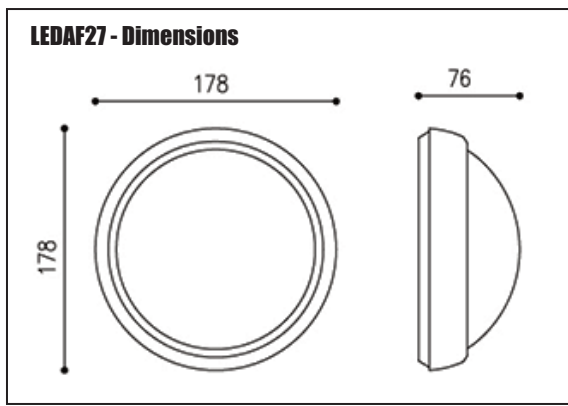

TECHNICAL INFORMATION

Rated voltage:	230 - 240V AC ~ 50/60Hz	
LEDAF27 Wattage:	6W	
LEDAF28 Wattage:	12W	
Lumens:	LEDAF27	430
	LEDAF28	900
IP Rating:	IP65	
Colour Temperature:	3,000K	
Class Type:	Class II	
No of LED's:	LEDAF27	14
	LEDAF28	28
CRI:	80	
Housing:	ABS & Polycarbonate body & opal polycarbonate diffuser	
Conforms To:	BS EN 60598	

GUARANTEE
Your GreenBrook Alfresco Fitting
is guaranteed for 5 years from
the date of purchase.
This is in addition to your statutory rights.

Please keep these instructions for future reference.

INSTALLER - Please pass instruction manual onto the owner of the unit.