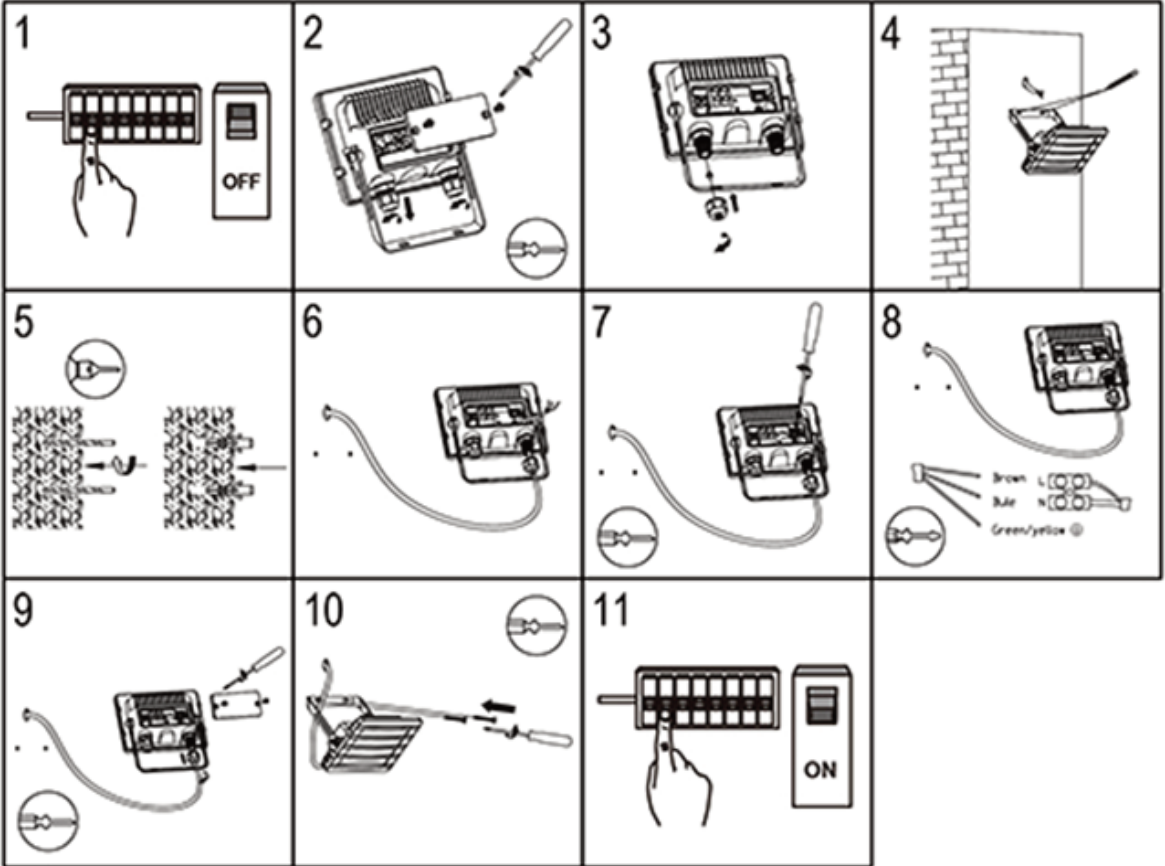

IMPORTANT

This product should be installed by a competent person and in accordance with the current IET Wiring Regulations.
If in doubt, consult a qualified electrician.

INSTALLATION & OPERATION

Single Floodlight Installation

Group Floodlight Installation

TECHNICAL INFORMATION

Rated voltage:	230 - 240V AC ~ 50/60Hz
Wattage:	10W
Lumens:	900
IP Rating:	IP65
Colour Temperature:	5,000K
Class Type:	Class 1
No of LED's:	15
CRI:	80
Housing:	Heavy duty Aluminium body & clear glass diffuser
Conforms To:	BS EN 60598