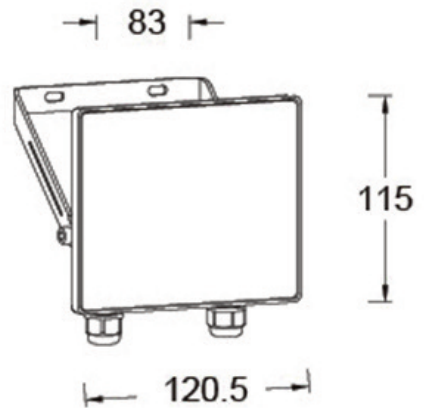

Dimensions

GUARANTEE
Your GreenBrook Alfresco Fitting
is guaranteed for 5 years from
the date of purchase.
This is in addition to your statutory rights.

Please keep these instructions for future reference.

INSTALLER - Please pass instruction manual onto the owner of the unit.

**GREEN
BROOK**
ELECTRICAL
WEST ROAD . HARLOW
ESSEX . CM20 2BG . UK
info@greenbrook.co.uk
www.greenbrook.co.uk