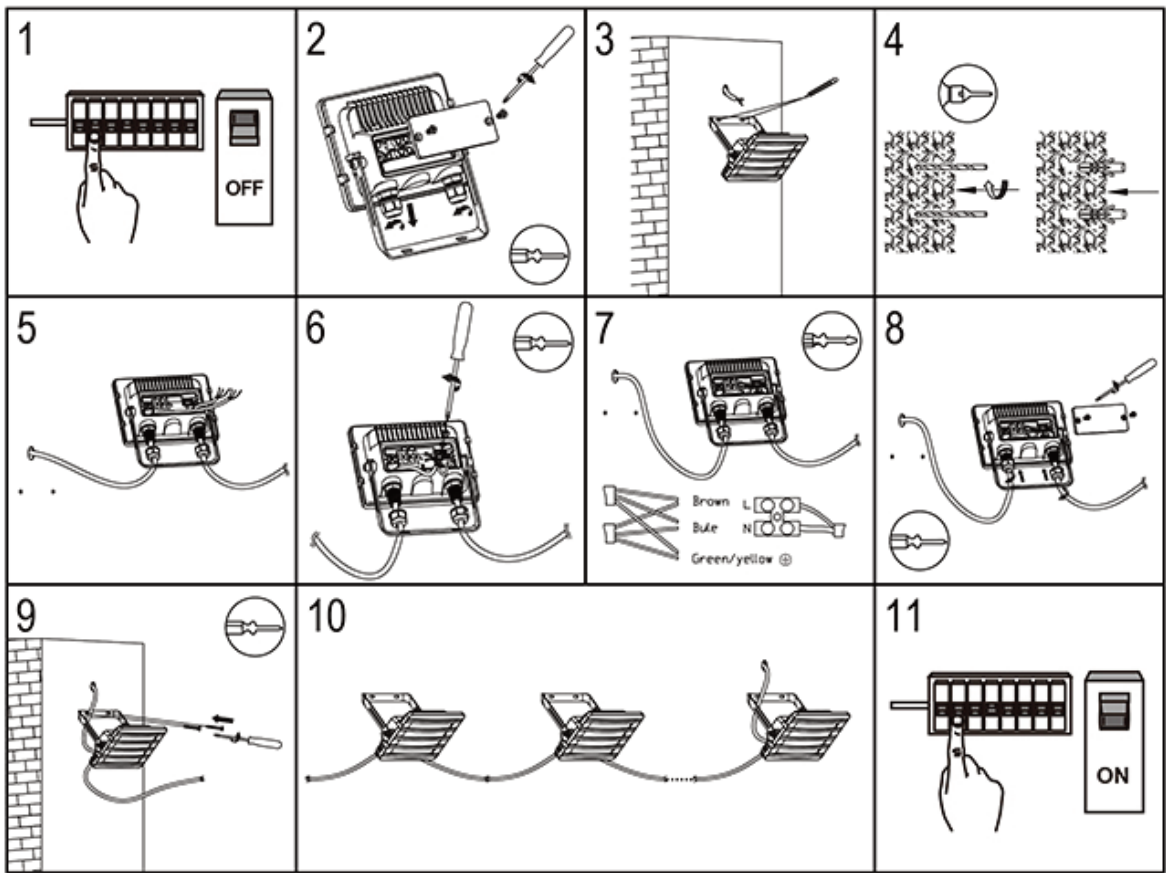

IMPORTANT

This product should be installed by a competent person and in accordance with the current IET Wiring Regulations.
If in doubt, consult a qualified electrician.

INSTALLATION & OPERATION

Single Floodlight Installation

Group Floodlight Installation

TECHNICAL INFORMATION

Rated voltage:	230 - 240V AC ~ 50/60Hz
Wattage:	10W
Lumens:	900
IP Rating:	IP65
Colour Temperature:	5,000K
Class Type:	Class 1
No of LED's:	15
CRI:	80
Housing:	Heavy duty Aluminium body & clear glass diffuser
Conforms To:	BS EN 60598