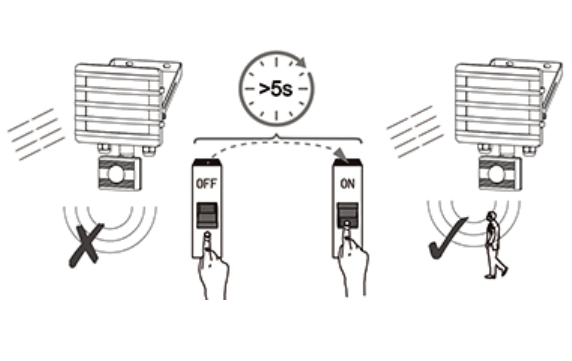

IMPORTANT

This product should be installed by a competent person and in accordance with the current IET Wiring Regulations.
If in doubt, consult a qualified electrician.

INSTALLATION & OPERATION

Single Floodlight Installation

Group Floodlight Installation

To Activate Sensor Override Mode

To De-activate Sensor Override Mode

TECHNICAL INFORMATION

Rated voltage:	230 - 240V AC ~ 50/60Hz
Wattage:	10W
Lumens:	900
IP Rating:	IP54
Colour Temperature:	5,000K
Class Type:	Class 1
No of LED's:	15
CRI:	80
Detection Distance:	0 - 12 metres
Tine Delay:	10 secs min to 10 mins max
Mount Height:	2.5 metres
Housing:	Heavy duty Aluminium body & clear glass diffuser
Conforms To:	BS EN 60598