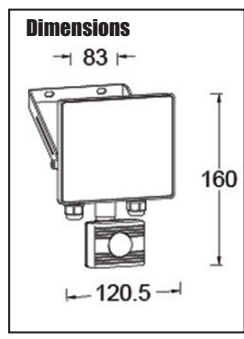

Group Floodlight Installation

To Activate Sensor Override Mode

To De-activate Sensor Override Mode

TECHNICAL INFORMATION

Rated voltage:	230 - 240V AC ~ 50/60Hz
Wattage:	10W
Lumens:	900
IP Rating:	IP54
Colour Temperature:	5,000K
Class Type:	Class 1
No of LED's:	15
CRI:	80
Detection Distance:	0 - 12 metres
Tine Delay:	10 secs min to 10 mins max
Mount Height:	2.5 metres
Housing:	Heavy duty Aluminium body & clear glass diffuser
Conforms To:	BS EN 60598