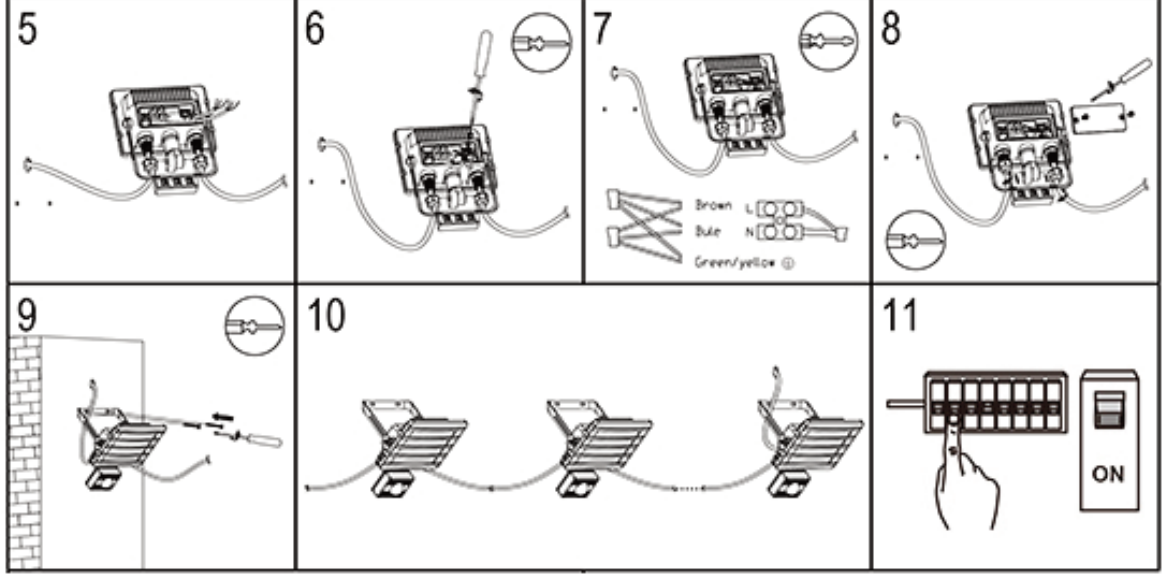

IMPORTANT

This product should be installed by a competent person and in accordance with the current IET Wiring Regulations.
If in doubt, consult a qualified electrician.

INSTALLATION & OPERATION

Single Floodlight Installation

Group Floodlight Installation

To Activate Sensor Override Mode

To De-activate Sensor Override Mode

TECHNICAL INFORMATION

Rated voltage:	230 - 240V AC ~ 50/60Hz
Wattage:	10W
Lumens:	900
IP Rating:	IP54
Colour Temperature:	5,000K
Class Type:	Class 1
No of LED's:	15
CRI:	80
Detection Distance:	0 - 12 metres
Tine Delay:	10 secs min to 10 mins max
Mount Height:	2.5 metres
Housing:	Heavy duty Aluminium body & clear glass diffuser
Conforms To:	BS EN 60598