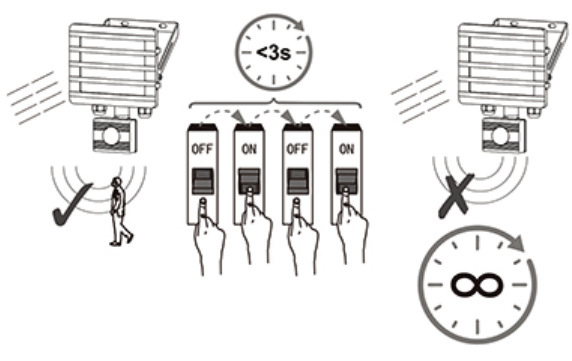

IMPORTANT

This product should be installed by a competent person and in accordance with the current IET Wiring Regulations.
If in doubt, consult a qualified electrician.

INSTALLATION & OPERATION

Single Floodlight Installation

Group Floodlight Installation

To Activate Sensor Override Mode

To De-activate Sensor Override Mode

TECHNICAL INFORMATION

Rated voltage:	230 - 240V AC ~ 50/60Hz
Wattage:	10W
Lumens:	900
IP Rating:	IP54
Colour Temperature:	5,000K
Class Type:	Class 1
No of LED's:	15
CRI:	80
Detection Distance:	0 - 12 metres
Tine Delay:	10 secs min to 10 mins max
Mount Height:	2.5 metres
Housing:	Heavy duty Aluminium body & clear glass diffuser
Conforms To:	BS EN 60598