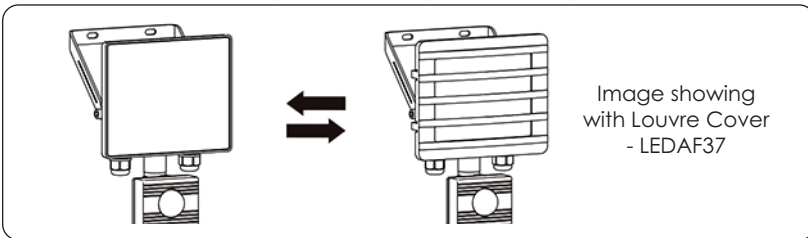

IMPORTANT

This product should be installed by a competent person and in accordance with the current IET Wiring Regulations.
If in doubt, consult a qualified electrician.

INSTALLATION & OPERATION

Single Floodlight Installation

Group Floodlight Installation

To Activate Sensor Override Mode

To De-activate Sensor Override Mode

TECHNICAL INFORMATION

Rated voltage:	230 - 240V AC ~ 50/60Hz
Wattage:	10W
Lumens:	900
IP Rating:	IP54
Colour Temperature:	5,000K
Class Type:	Class 1
No of LED's:	15
CRI:	80
Detection Distance:	0 - 12 metres
Tine Delay:	10 secs min to 10 mins max
Mount Height:	2.5 metres
Housing:	Heavy duty Aluminium body & clear glass diffuser
Conforms To:	BS EN 60598