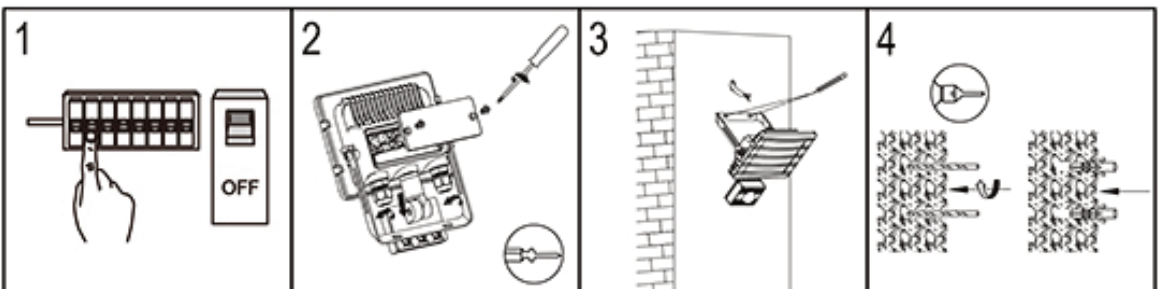

IMPORTANT

This product should be installed by a competent person and in accordance with the current IET Wiring Regulations.
If in doubt, consult a qualified electrician.

INSTALLATION & OPERATION

Single Floodlight Installation

Group Floodlight Installation

To Activate Sensor Override Mode

To De-activate Sensor Override Mode

TECHNICAL INFORMATION

Rated voltage:	230 - 240V AC ~ 50/60Hz
Wattage:	10W
Lumens:	900
IP Rating:	IP54
Colour Temperature:	5,000K
Class Type:	Class 1
No of LED's:	15
CRI:	80
Detection Distance:	0 - 12 metres
Tine Delay:	10 secs min to 10 mins max
Mount Height:	2.5 metres
Housing:	Heavy duty Aluminium body & clear glass diffuser
Conforms To:	BS EN 60598