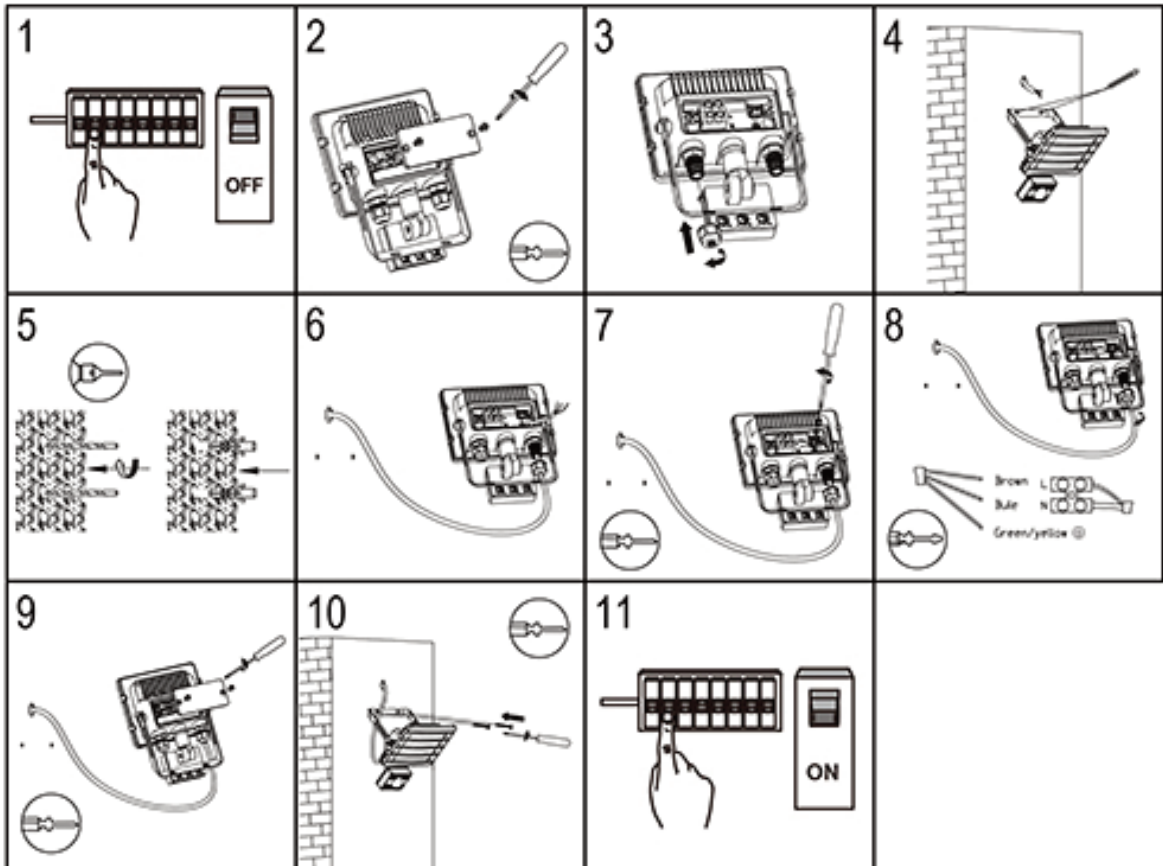

IMPORTANT

This product should be installed by a competent person and in accordance with the current IET Wiring Regulations.
If in doubt, consult a qualified electrician.

INSTALLATION & OPERATION

Single Floodlight Installation

Group Floodlight Installation

To Activate Sensor Override Mode

To De-activate Sensor Override Mode

TECHNICAL INFORMATION

Rated voltage:	230 - 240V AC ~ 50/60Hz
Wattage:	10W
Lumens:	900
IP Rating:	IP54
Colour Temperature:	5,000K
Class Type:	Class 1
No of LED's:	15
CRI:	80
Detection Distance:	0 - 12 metres
Tine Delay:	10 secs min to 10 mins max
Mount Height:	2.5 metres
Housing:	Heavy duty Aluminium body & clear glass diffuser
Conforms To:	BS EN 60598