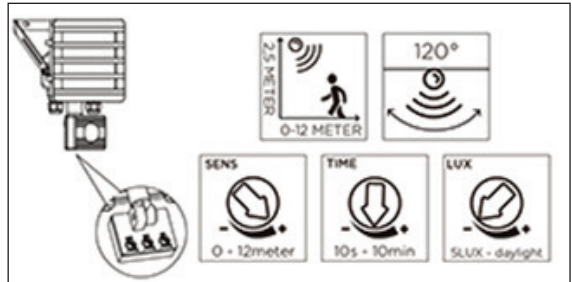

IMPORTANT

This product should be installed by a competent person and in accordance with the current IET Wiring Regulations.
If in doubt, consult a qualified electrician.

INSTALLATION & OPERATION

Single Floodlight Installation

Group Floodlight Installation

To Activate Sensor Override Mode

To De-activate Sensor Override Mode

TECHNICAL INFORMATION

Rated voltage:	230 - 240V AC ~ 50/60Hz
Wattage:	10W
Lumens:	900
IP Rating:	IP54
Colour Temperature:	5,000K
Class Type:	Class 1
No of LED's:	15
CRI:	80
Detection Distance:	0 - 12 metres
Tine Delay:	10 secs min to 10 mins max
Mount Height:	2.5 metres
Housing:	Heavy duty Aluminium body & clear glass diffuser
Conforms To:	BS EN 60598