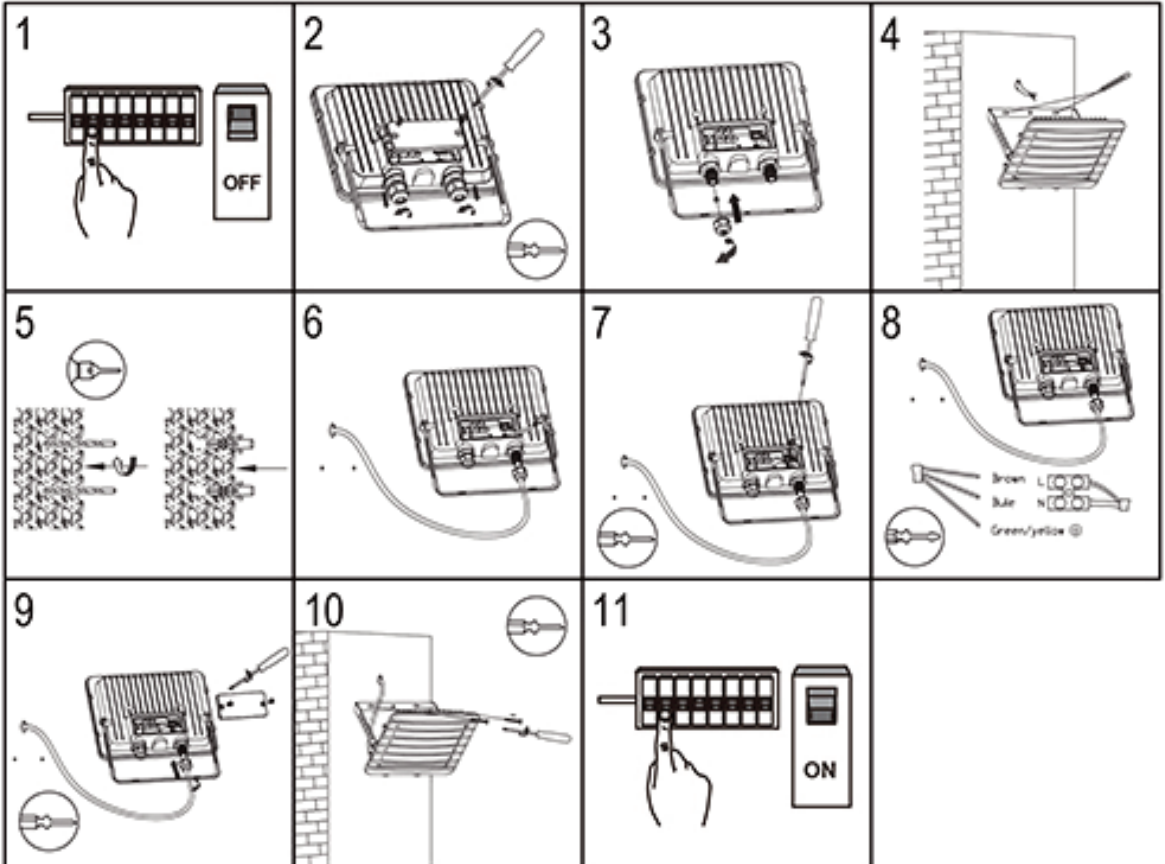

IMPORTANT

This product should be installed by a competent person and in accordance with the current IET Wiring Regulations.
If in doubt, consult a qualified electrician.

INSTALLATION & OPERATION

Single Floodlight Installation

Group Floodlight Installation

TECHNICAL INFORMATION

Rated voltage:	230 - 240V AC ~ 50/60Hz
Wattage:	30W
Lumens:	2700
IP Rating:	IP65
Colour Temperature:	5,000K
Class Type:	Class 1
No of LED's:	42
CRI:	80
Housing:	Heavy duty Aluminium body & clear glass diffuser
Conforms To:	BS EN 60598