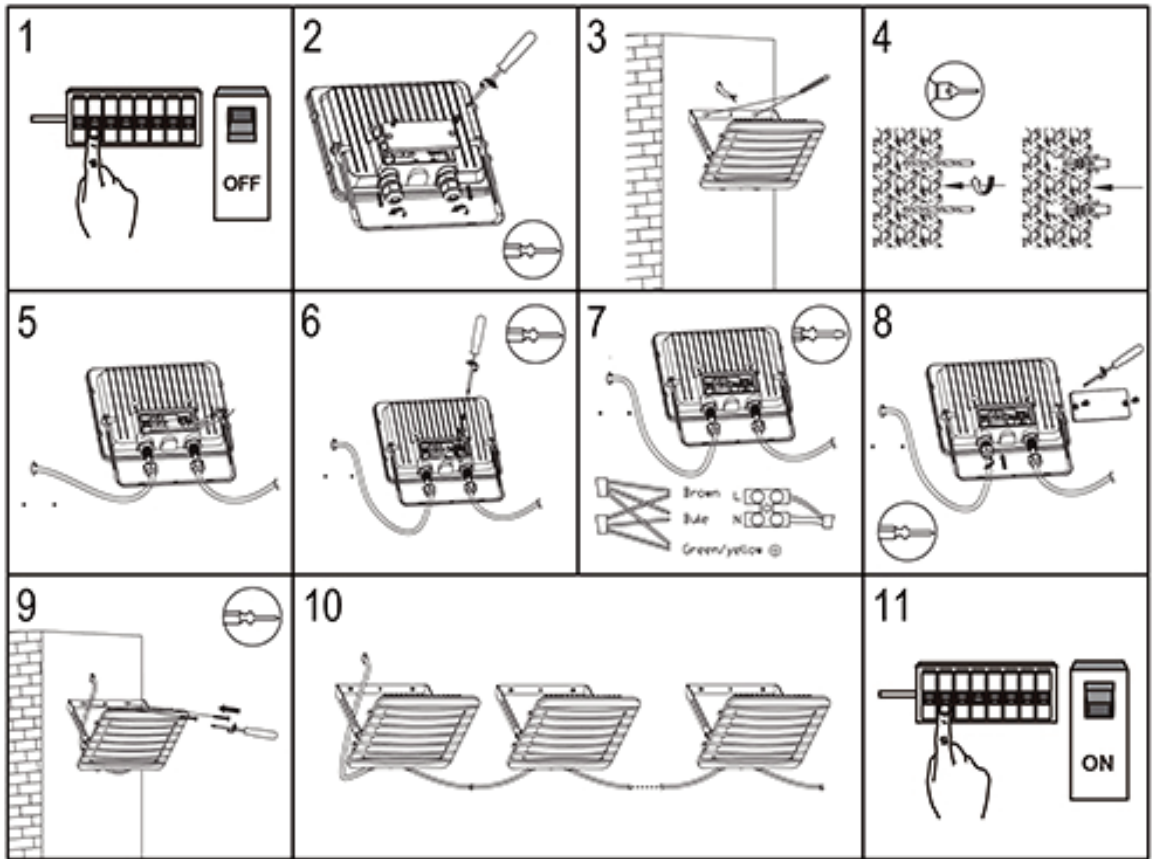

IMPORTANT

This product should be installed by a competent person and in accordance with the current IET Wiring Regulations.
If in doubt, consult a qualified electrician.

INSTALLATION & OPERATION

Single Floodlight Installation

Group Floodlight Installation

TECHNICAL INFORMATION

Rated voltage:	230 - 240V AC ~ 50/60Hz
Wattage:	30W
Lumens:	2700
IP Rating:	IP65
Colour Temperature:	5,000K
Class Type:	Class 1
No of LED's:	42
CRI:	80
Housing:	Heavy duty Aluminium body & clear glass diffuser
Conforms To:	BS EN 60598