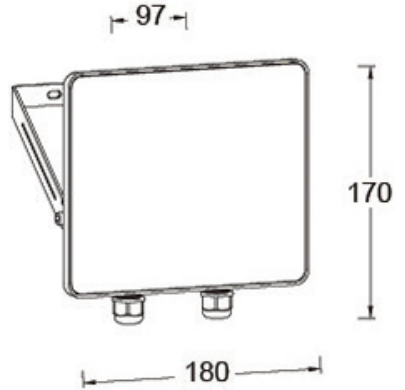

Dimensions

GUARANTEE
Your GreenBrook Alfresco Fitting
is guaranteed for 5 years from
the date of purchase.
This is in addition to your statutory rights.

Please keep these instructions for future reference.

INSTALLER - Please pass instruction manual onto the owner of the unit.

**GREEN
BROOK**
ELECTRICAL
WEST ROAD . HARLOW
ESSEX . CM20 2BG . UK
info@greenbrook.co.uk
www.greenbrook.co.uk