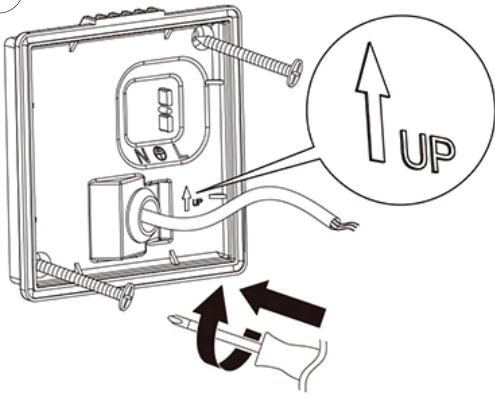

IMPORTANT

This product should be installed by a competent person and in accordance with the current IET Wiring Regulations.
If in doubt, consult a qualified electrician.

INSTALLATION & OPERATION

7**8****9**

TECHNICAL INFORMATION

Rated voltage:	230 - 240V AC ~ 50/60Hz
Wattage:	8.5W
Lumens:	650
IP Rating:	IP54
Colour Temperature:	3,000K
Lamp Type:	LED
Class Type:	Class 1
No of LED's:	15
CRI:	80
Housing:	Heavy Duty Aluminium body & opal polycarbonate diffuser
Conforms To:	BS EN 60598