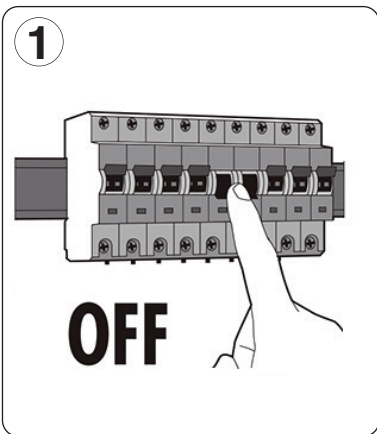

IMPORTANT

This product should be installed by a competent person and in accordance with the current IET Wiring Regulations.
If in doubt, consult a qualified electrician.

INSTALLATION & OPERATION

7**8****9**

TECHNICAL INFORMATION

Rated voltage:	230 - 240V AC ~ 50/60Hz
Wattage:	8.5W
Lumens:	650
IP Rating:	IP54
Colour Temperature:	3,000K
Lamp Type:	LED
Class Type:	Class 1
No of LED's:	15
CRI:	80
Housing:	Heavy Duty Aluminium body & opal polycarbonate diffuser
Conforms To:	BS EN 60598