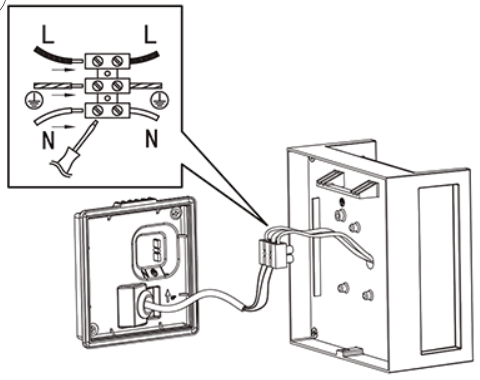

IMPORTANT

This product should be installed by a competent person and in accordance with the current IET Wiring Regulations.
If in doubt, consult a qualified electrician.

INSTALLATION & OPERATION

7**8****9**

TECHNICAL INFORMATION

Rated voltage:	230 - 240V AC ~ 50/60Hz
Wattage:	8.5W
Lumens:	650
IP Rating:	IP54
Colour Temperature:	3,000K
Lamp Type:	LED
Class Type:	Class 1
No of LED's:	15
CRI:	80
Housing:	Heavy Duty Aluminium body & opal polycarbonate diffuser
Conforms To:	BS EN 60598