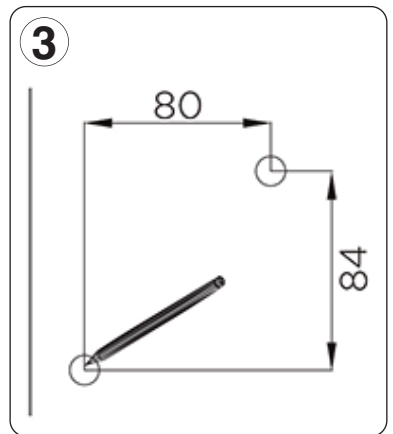

INSTALLATION & OPERATION