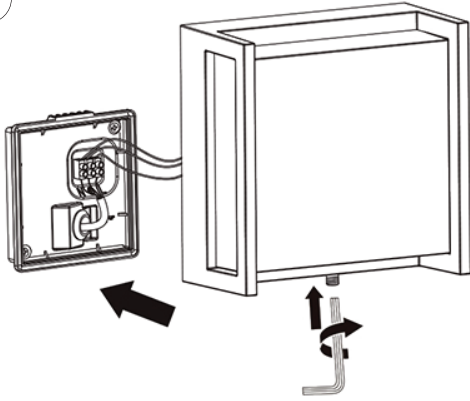

IMPORTANT

This product should be installed by a competent person and in accordance with the current IET Wiring Regulations.
If in doubt, consult a qualified electrician.

INSTALLATION & OPERATION

7**8****9**

TECHNICAL INFORMATION

Rated voltage:	230 - 240V AC ~ 50/60Hz
Wattage:	8.5W
Lumens:	650
IP Rating:	IP54
Colour Temperature:	3,000K
Lamp Type:	LED
Class Type:	Class 1
No of LED's:	15
CRI:	80
Housing:	Heavy Duty Aluminium body & opal polycarbonate diffuser
Conforms To:	BS EN 60598