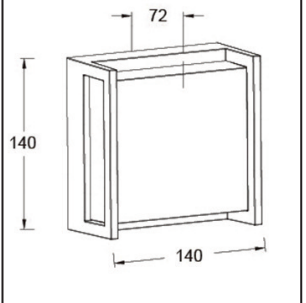

Dimensions

GUARANTEE
Your GreenBrook Alfresco Fitting
is guaranteed for 5 years from
the date of purchase.
This is in addition to your statutory rights.

Please keep these instructions for future reference.

INSTALLER - Please pass instruction manual onto the owner of the unit.

**GREEN
BROOK**
ELECTRICAL
WEST ROAD . HARLOW
ESSEX . CM20 2BG . UK
info@greenbrook.co.uk
www.greenbrook.co.uk