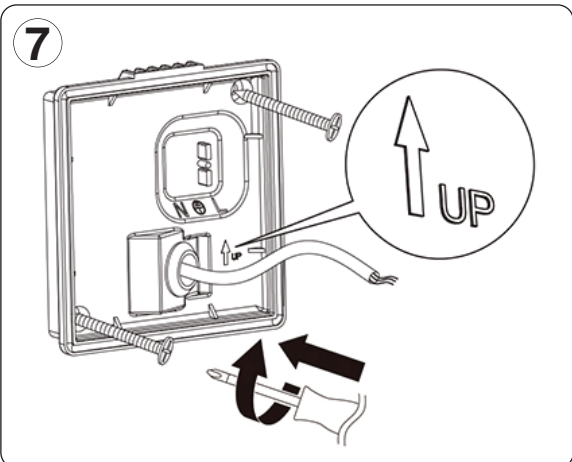

IMPORTANT

This product should be installed by a competent person and in accordance with the current IET Wiring Regulations.
If in doubt, consult a qualified electrician.

INSTALLATION & OPERATION

TECHNICAL INFORMATION

Rated voltage:	230 - 240V AC ~ 50/60Hz
Wattage:	18W
Lumens:	1100
IP Rating:	IP54
Colour Temperature:	3,000K
Lamp Type:	LED
Class Type:	Class 1
No of LED's:	42
CRI:	80
Housing:	Heavy Duty Aluminium body & opal polycarbonate diffuser
Conforms To:	BS EN 60598