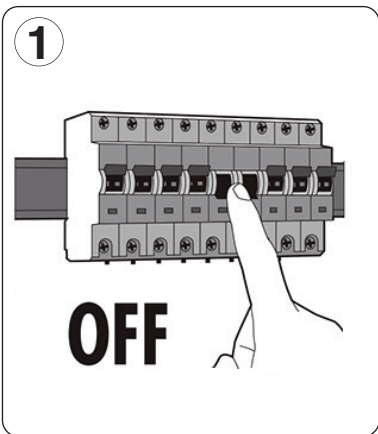

IMPORTANT

This product should be installed by a competent person and in accordance with the current IET Wiring Regulations.
If in doubt, consult a qualified electrician.

INSTALLATION & OPERATION

TECHNICAL INFORMATION

Rated voltage:	230 - 240V AC ~ 50/60Hz
Wattage:	18W
Lumens:	1100
IP Rating:	IP54
Colour Temperature:	3,000K
Lamp Type:	LED
Class Type:	Class 1
No of LED's:	42
CRI:	80
Housing:	Heavy Duty Aluminium body & opal polycarbonate diffuser
Conforms To:	BS EN 60598