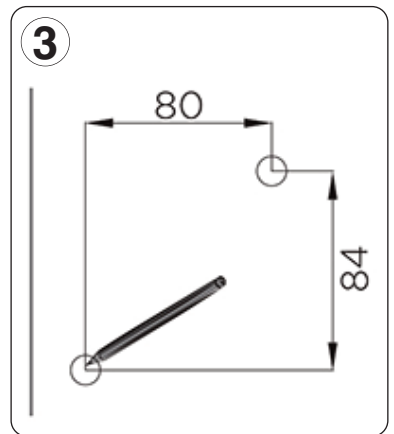

INSTALLATION & OPERATION