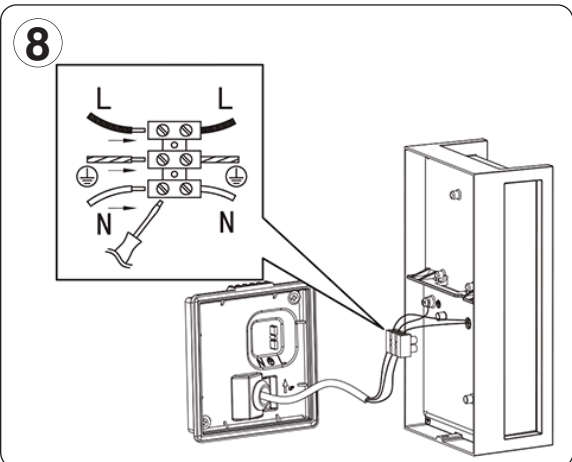

IMPORTANT

This product should be installed by a competent person and in accordance with the current IET Wiring Regulations.
If in doubt, consult a qualified electrician.

INSTALLATION & OPERATION

TECHNICAL INFORMATION

Rated voltage:	230 - 240V AC ~ 50/60Hz
Wattage:	18W
Lumens:	1100
IP Rating:	IP54
Colour Temperature:	3,000K
Lamp Type:	LED
Class Type:	Class 1
No of LED's:	42
CRI:	80
Housing:	Heavy Duty Aluminium body & opal polycarbonate diffuser
Conforms To:	BS EN 60598