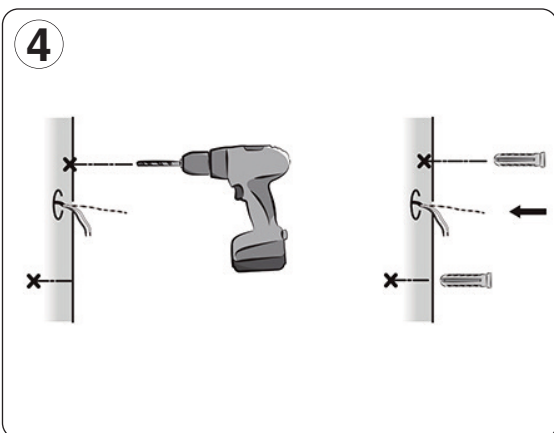

IMPORTANT

This product should be installed by a competent person and in accordance with the current IET Wiring Regulations.
If in doubt, consult a qualified electrician.

INSTALLATION & OPERATION

TECHNICAL INFORMATION

Rated voltage:	230 - 240V AC ~ 50/60Hz
Wattage:	18W
Lumens:	1100
IP Rating:	IP54
Colour Temperature:	3,000K
Lamp Type:	LED
Class Type:	Class 1
No of LED's:	42
CRI:	80
Housing:	Heavy Duty Aluminium body & opal polycarbonate diffuser
Conforms To:	BS EN 60598