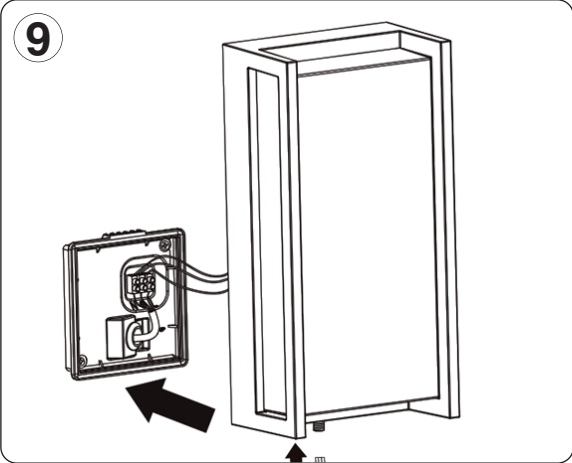

IMPORTANT

This product should be installed by a competent person and in accordance with the current IET Wiring Regulations.
If in doubt, consult a qualified electrician.

INSTALLATION & OPERATION

TECHNICAL INFORMATION

Rated voltage:	230 - 240V AC ~ 50/60Hz
Wattage:	18W
Lumens:	1100
IP Rating:	IP54
Colour Temperature:	3,000K
Lamp Type:	LED
Class Type:	Class 1
No of LED's:	42
CRI:	80
Housing:	Heavy Duty Aluminium body & opal polycarbonate diffuser
Conforms To:	BS EN 60598