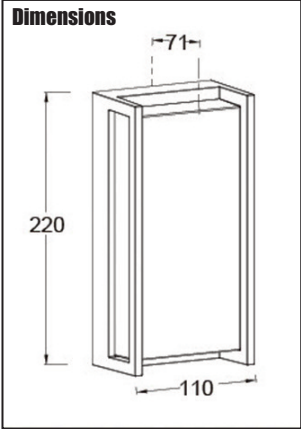

Rated voltage:	230 - 240V AC ~ 50/60Hz
Wattage:	18W
Lumens:	1100
IP Rating:	IP54
Colour Temperature:	3,000K
Lamp Type:	LED
Class Type:	Class 1
No of LED's:	42
CRI:	80
Housing:	Heavy Duty Aluminium body & opal polycarbonate diffuser
Conforms To:	BS EN 60598