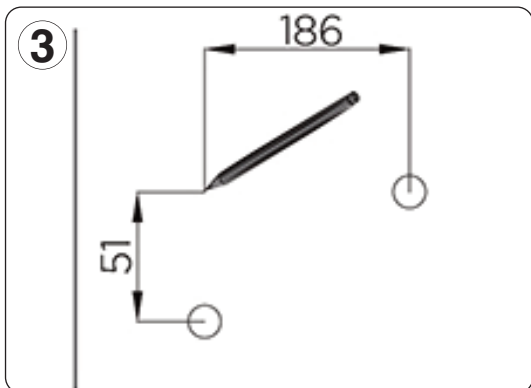

## TECHNICAL INFORMATION

Rated voltage:	230 - 240V AC ~ 50/60Hz
Wattage:	20W
Lumens:	1230
IP Rating:	IP54
Colour Temperature:	LEDAF4 - 4,000K LEDAF5 - 3,000K
Lamp Type:	LED
Class Type:	Class 1
No of LED's:	16
CRI:	80
Housing:	Aluminium body & clear glass diffuser
Conforms To:	BS EN 60598