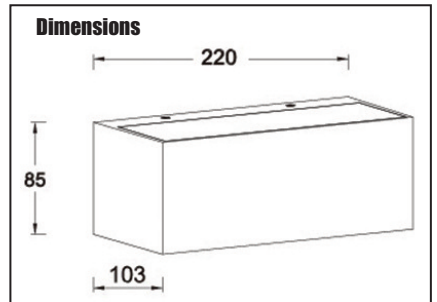

## TECHNICAL INFORMATION

Rated voltage:	230 - 240V AC ~ 50/60Hz
Wattage:	20W
Lumens:	1230
IP Rating:	IP54
Colour Temperature:	LEDAF4 - 4,000K LEDAF5 - 3,000K
Lamp Type:	LED
Class Type:	Class 1
No of LED's:	16
CRI:	80
Housing:	Aluminium body & clear glass diffuser
Conforms To:	BS EN 60598