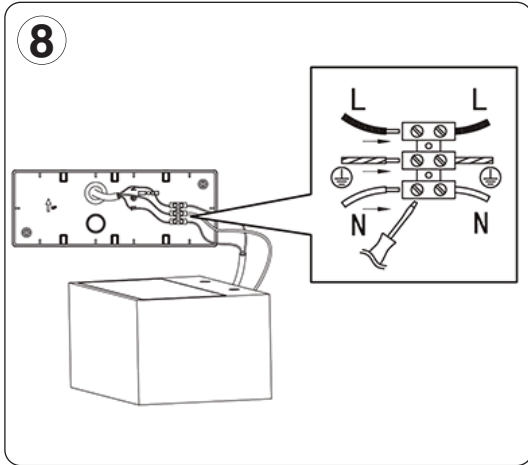

### IMPORTANT

This product should be installed by a competent person and in accordance with the current IET Wiring Regulations. If in doubt, consult a qualified electrician.

## TECHNICAL INFORMATION

Rated voltage:	230 - 240V AC ~ 50/60Hz
Wattage:	20W
Lumens:	1230
IP Rating:	IP54
Colour Temperature:	LEDAF4 - 4,000K LEDAF5 - 3,000K
Lamp Type:	LED
Class Type:	Class 1
No of LED's:	16
CRI:	80
Housing:	Aluminium body & clear glass diffuser
Conforms To:	BS EN 60598