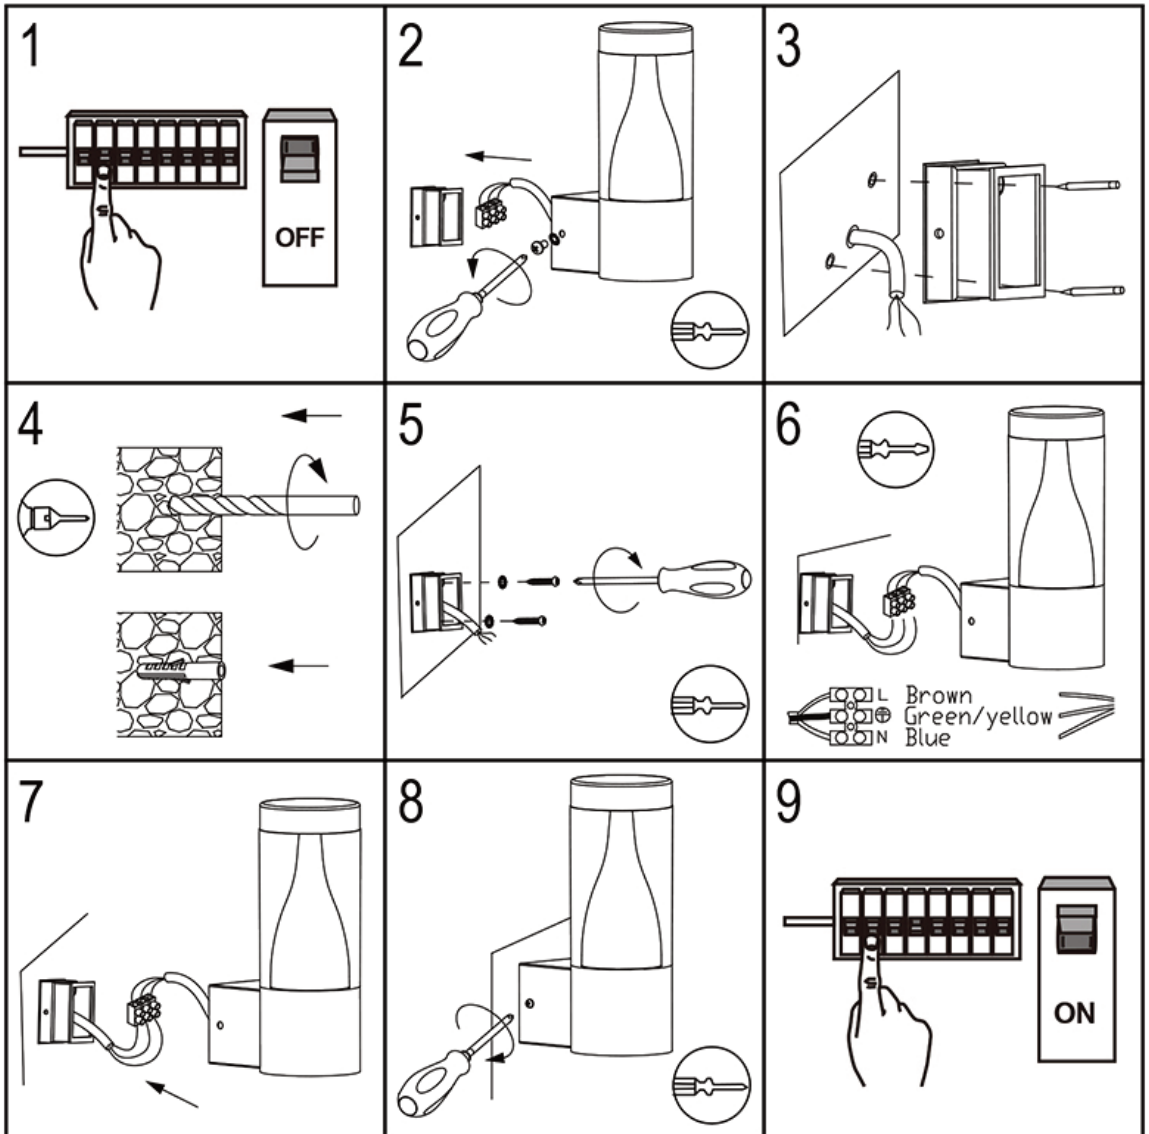

### IMPORTANT

This product should be installed by a competent person and in accordance with the current IET Wiring Regulations.  
If in doubt, consult a qualified electrician.

### TECHNICAL INFORMATION

Rated voltage:	230 - 240V AC ~ 50/60Hz
Wattage:	3.7W
Lumens:	350
IP Rating:	IP44
Colour Temperature:	3,000K
Class Type:	Class 1
No of LED's:	14
CRI:	80
Housing:	Stainless Steel body & clear polycarbonate diffuser
Conforms To:	BS EN 60598