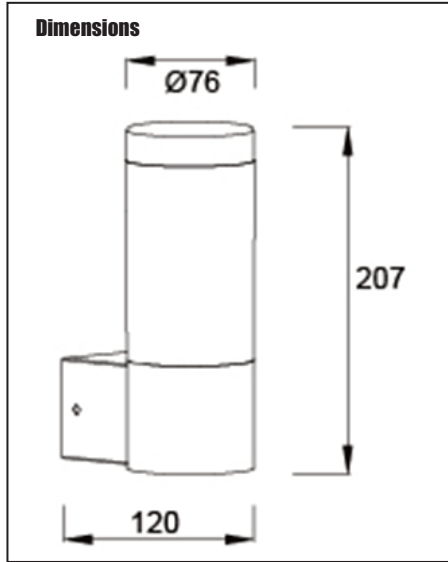

### TECHNICAL INFORMATION

Rated voltage:	230 - 240V AC ~ 50/60Hz
Wattage:	3.7W
Lumens:	350
IP Rating:	IP44
Colour Temperature:	3,000K
Class Type:	Class 1
No of LED's:	14
CRI:	80
Housing:	Stainless Steel body & clear polycarbonate diffuser
Conforms To:	BS EN 60598