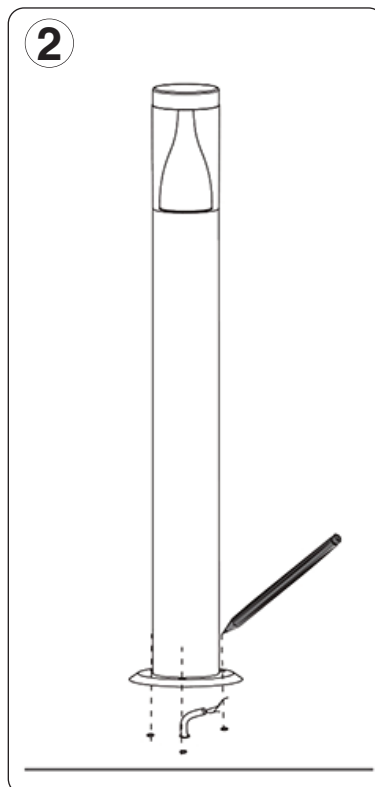

INSTALLATION & OPERATION