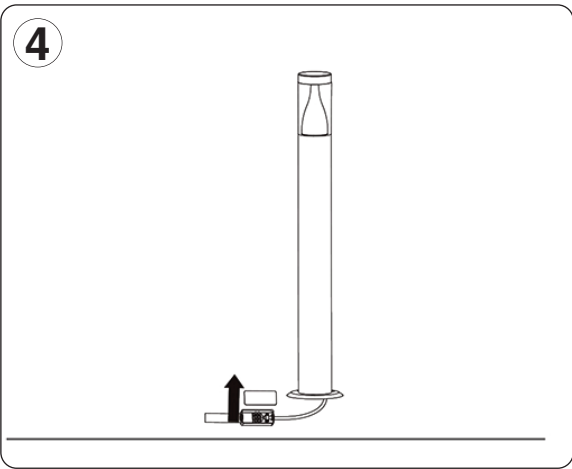

TECHNICAL INFORMATION

Rated voltage:	230 - 240V AC ~ 50/60Hz
Wattage:	3.7W
Lumens:	350
IP Rating:	IP44
Colour Temperature:	3,000K
Lamp Type:	LED
Class Type:	Class 1
No of LED's:	14
CRI:	80
Housing:	Stainless Steel body & clear polycarbonate diffuser
Conforms To:	BS EN 60598