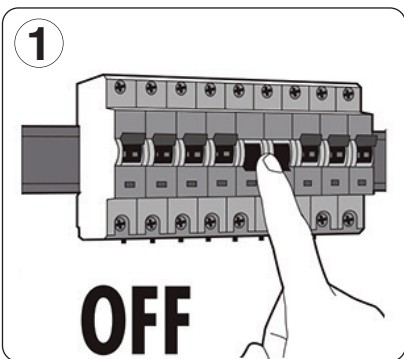

IMPORTANT

This product should be installed by a competent person and in accordance with the current IET Wiring Regulations.
If in doubt, consult a qualified electrician.

INSTALLATION & OPERATION

TECHNICAL INFORMATION

Rated voltage:	230 - 240V AC ~ 50/60Hz
Wattage:	3.7W
Lumens:	350
IP Rating:	IP44
Colour Temperature:	3,000K
Lamp Type:	LED
Class Type:	Class 1
No of LED's:	14
CRI:	80
Housing:	Stainless Steel body & clear polycarbonate diffuser
Conforms To:	BS EN 60598