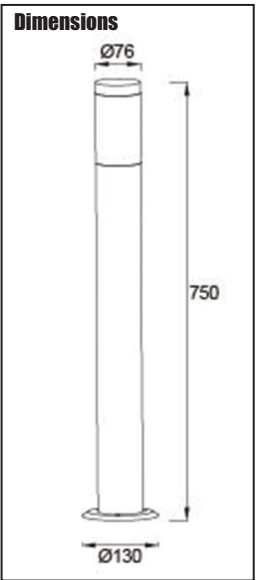

Rated voltage:	230 - 240V AC ~ 50/60Hz
Wattage:	3.7W
Lumens:	350
IP Rating:	IP44
Colour Temperature:	3,000K
Lamp Type:	LED
Class Type:	Class 1
No of LED's:	14
CRI:	80
Housing:	Stainless Steel body & clear polycarbonate diffuser
Conforms To:	BS EN 60598