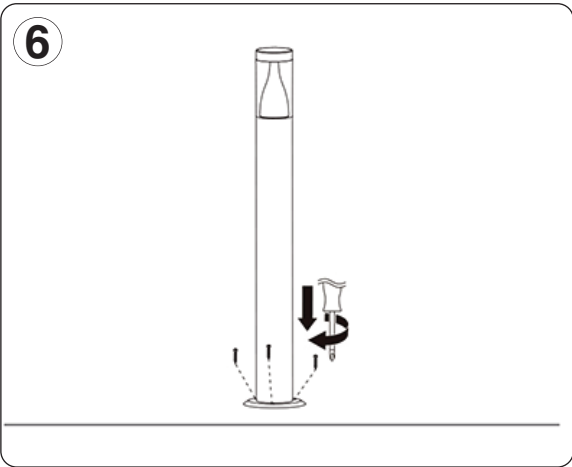

TECHNICAL INFORMATION

Rated voltage:	230 - 240V AC ~ 50/60Hz
Wattage:	3.7W
Lumens:	350
IP Rating:	IP44
Colour Temperature:	3,000K
Lamp Type:	LED
Class Type:	Class 1
No of LED's:	14
CRI:	80
Housing:	Stainless Steel body & clear polycarbonate diffuser
Conforms To:	BS EN 60598