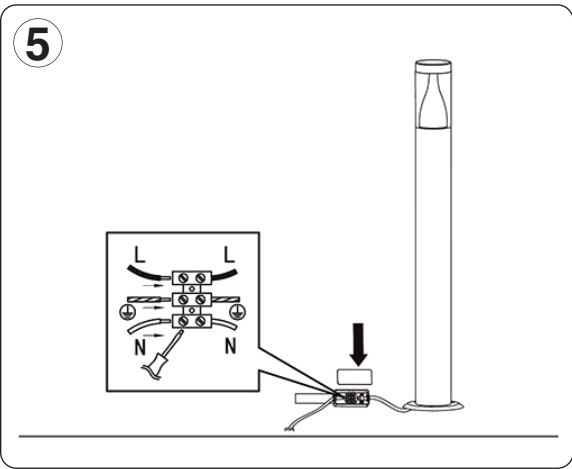

TECHNICAL INFORMATION

Rated voltage:	230 - 240V AC ~ 50/60Hz
Wattage:	3.7W
Lumens:	350
IP Rating:	IP44
Colour Temperature:	3,000K
Lamp Type:	LED
Class Type:	Class 1
No of LED's:	14
CRI:	80
Housing:	Stainless Steel body & clear polycarbonate diffuser
Conforms To:	BS EN 60598