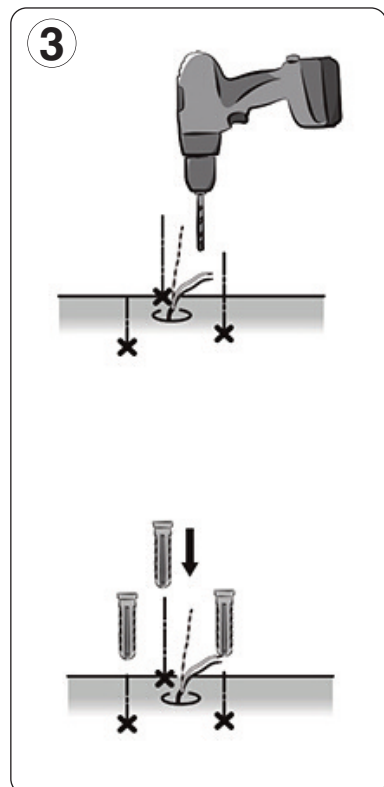

INSTALLATION & OPERATION