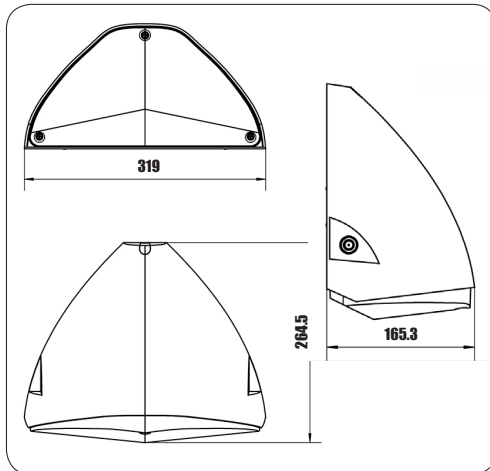

SHARK RANGE - IP65 LED Wall Packs

- + Adjustable colour temperature 3,000K/4,000K
- + Selectable wattage & lumen output
- + Suitable for rear & side cable entry
- + 5 year Guarantee
- + Conforms to BS EN 60598

Front View

Side View

Rear View

	SHARKST	SHARKEM
Description	IP65 Wall Pack Standard Fitting	IP65 Wall Pack Emergency Fitting
LED Chip	SMD 2835 3,000K 84pcs + 4,000K 84pcs	SMD 2835 3,000K 84pcs + 4,000K 84pcs
Barcode	5012739 652691	5012739 652707
Power Rating	220V/240V AC ~50Hz	220V/240V AC ~50Hz
Wattage	13W / 18W / 28W ±10%	13W / 18W / 28W ±10%
Colour Temp	3000K & 4,000K	3000K & 4,000K
Class	I	I
IP Rating	IP65	IP65
Lumens	13W - 1800LM / 18W - 2500LM / 28W - 3500LM ±10%	13W - 1800LM / 18W - 2500LM / 28W - 3500LM ±10%
Lumens Per Watt	3,000K - 120 lm/W / 4,000K - 125 lm/W	3,000K - 120 lm/W / 4,000K - 125 lm/W
Driver	TCI Driver - FRO FLAT 30 BI/TCI/127573 CN	TCI Driver - FRO FLAT 30 BI/TCI/127573 CN
Operating Temp Range	-20°C - +40°C	-20°C - +40°C
Beam Angle	120°	120°
Main Housing	Die Cast Aluminium Body Polycarbonate Diffuser	Die Cast Aluminium Body Polycarbonate Diffuser
Power Factor	>0.9	>0.9
SDCM	<6	<6
Emergency Converter	-	Streamer YH11-203105Li
Emergency Duration	-	>3H
Emergency Lumens	-	275lm
Battery	-	LiFePO4 6.4V 1.5Ah
Product Weight	1820g	2157g
Dimensions	H264.5 X W319 X D165.3mm	H264.5 X W319 X D165.3mm
Guarantee	5 Years	5 Years
Conforms To	BS EN 60598	BS EN 60598